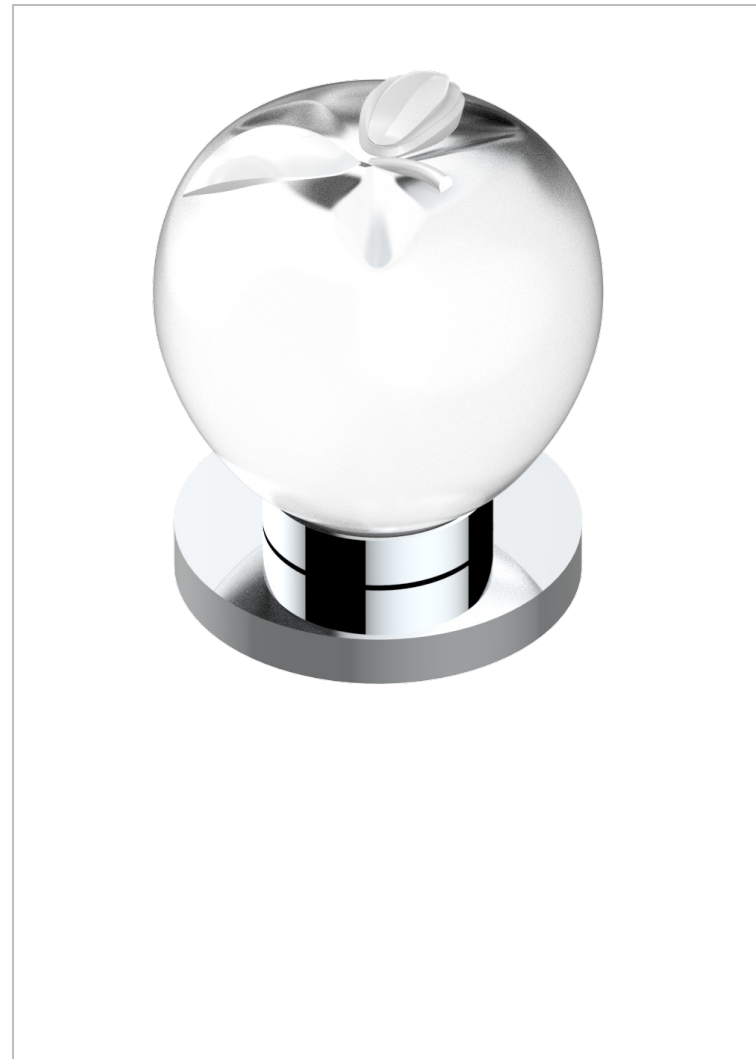

POMME CLEAR SATINY CRYSTAL

A42-504VGUS

2-function deck diverter with trim

CHARACTERISTIC

- Pomme Clear satiny crystal
- 2-function deck diverter with trim

AVAILABLE FINITIONS

Black ceram - D30
Blush PVD - H62
Brass color PVD - H49
Brown bronze color PVD - F33
Chrome polished - A02
Chrome polished / gold polished - G02

Copper antique matt, coated - H07
Gold color PVD - H52
Gold mat - F07
Gold polished - F01
Graphite PVD - H64
Light coated bronze - D01

Matt Umber PVD - H67
Matt blush PVD - H60
Matt brass color PVD - H50
Matt brown bronze color PVD - F34
Matt chrome (American satin) - C02
Matt gold color PVD - H53

Matt graphite PVD - H65
Matt nickel (American satin) - C01
Matt nickel color PVD - H56
Nickel antique / Sovereign - H28
Nickel color PVD - H55
Nickel polished - B01

Soft gold - F30
Soft matt gold - F31
Umber PVD - H66