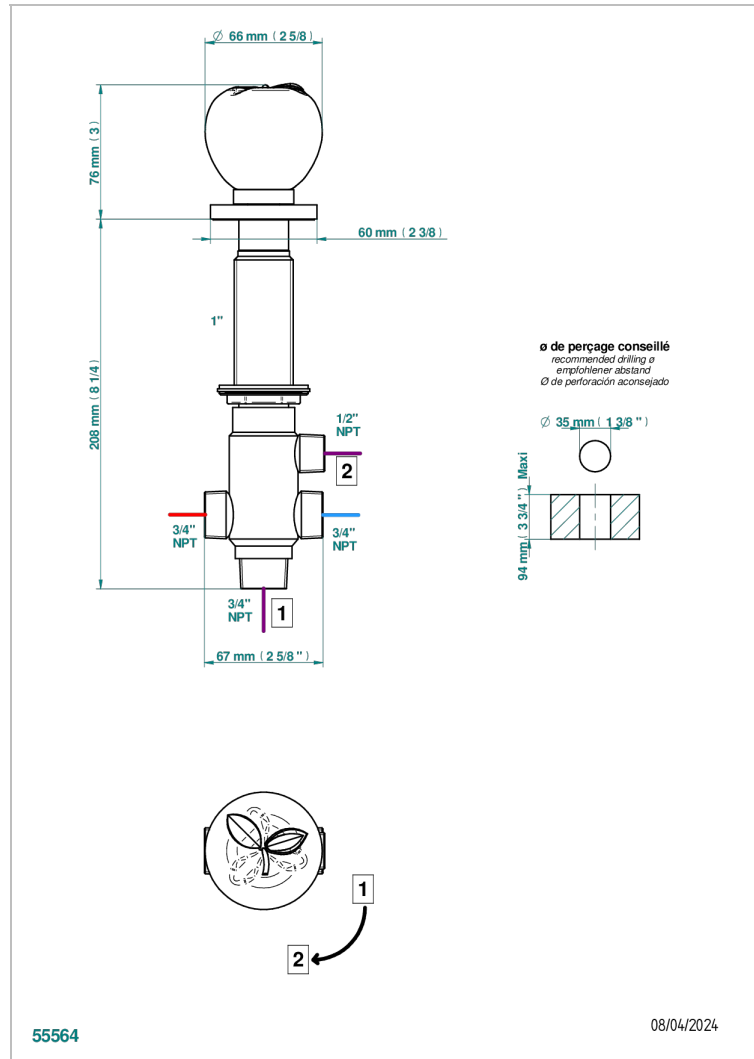

POMME CLEAR SATINY CRYSTAL

A42-504VGUS

2-function deck diverter with trim

CHARACTERISTIC

- Pomme Clear satiny crystal
- 2-function deck diverter with trim

AVAILABLE FINITIONS

Black ceram - D30
Blush PVD - H62
Brass color PVD - H49
Brown bronze color PVD - F33
Chrome polished - A02
Chrome polished / gold polished - G02