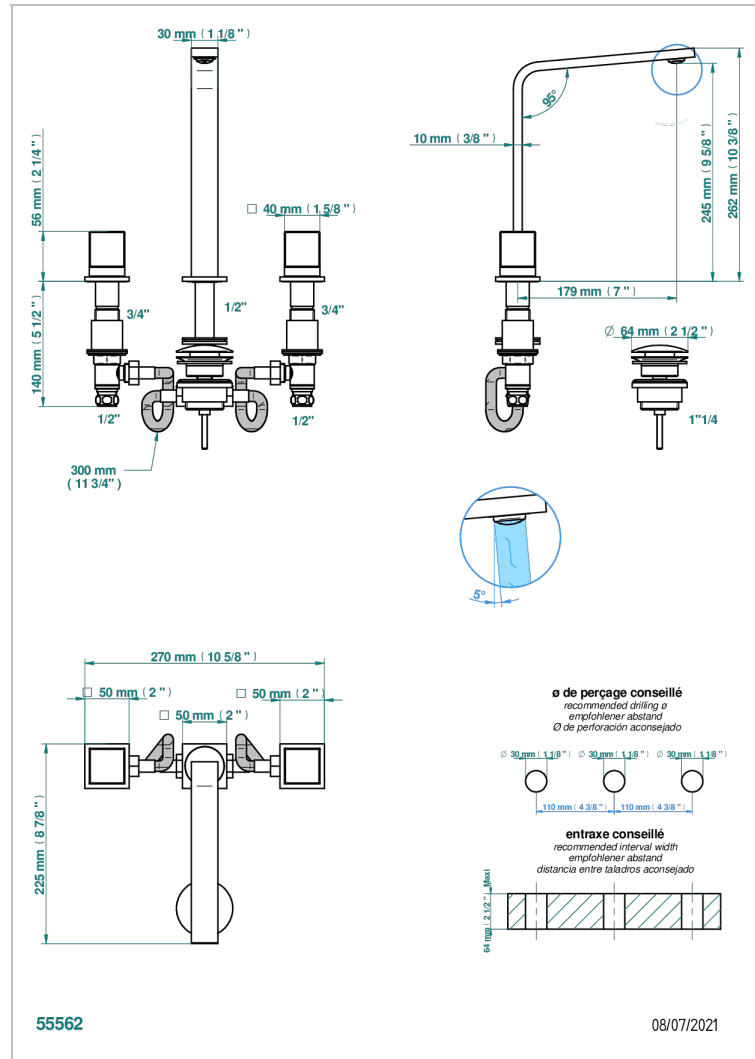

SOHO 2023

G7K-151

Rim mounted 3-hole basin mixer with waste

CHARACTERISTIC

- ACS : 18ACCLY393
- NF : NF EN 200 - IA - Chrome

STANDARDS

AVAILABLE FINITIONS

Blush PVD - H62
Brass color PVD - H49
Brown bronze color PVD - F33
Gold color PVD - H52
Graphite PVD - H64
Matt Umber PVD - H67