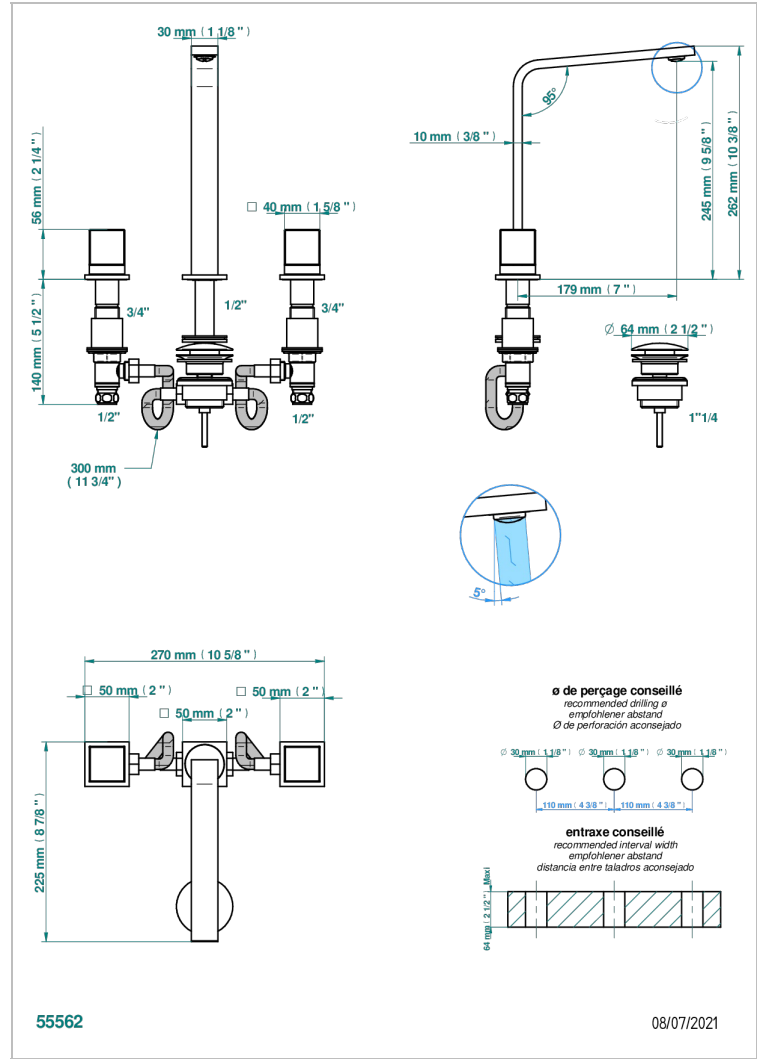

SOHO 2023

G7K-151

Rim mounted 3-hole basin mixer with waste

CHARACTERISTIC

- ACS : 18ACCLY393
- NF : NF EN 200 - IA - Chrome

STANDARDS

AVAILABLE FINITIONS

Blush PVD - H62
Brass color PVD - H49
Brown bronze color PVD - F33
Gold color PVD - H52
Graphite PVD - H64
Matt Umber PVD - H67