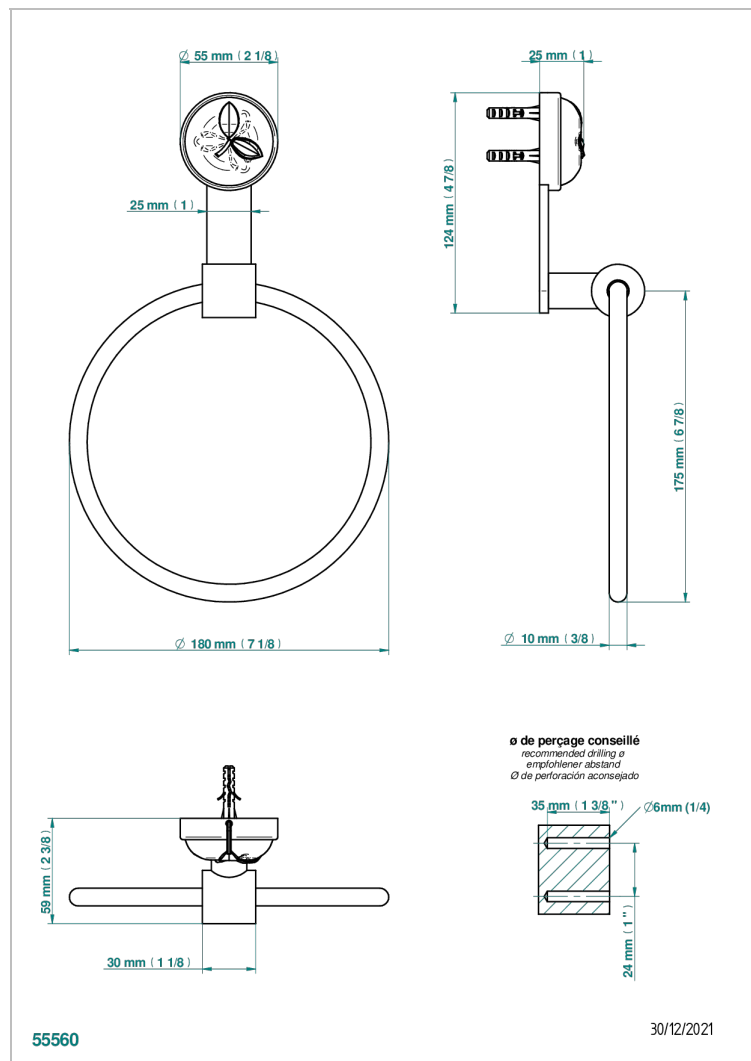

POMME GOLD LUSTER CRYSTAL

A46-504N

Towel ring

CHARACTERISTIC

- Pomme Gold luster crystal
- Towel ring

AVAILABLE FINITIONS

Black ceram - D30
Blush PVD - H62
Brass color PVD - H49
Brown bronze color PVD - F33
Chrome polished - A02
Chrome polished / gold polished - G02