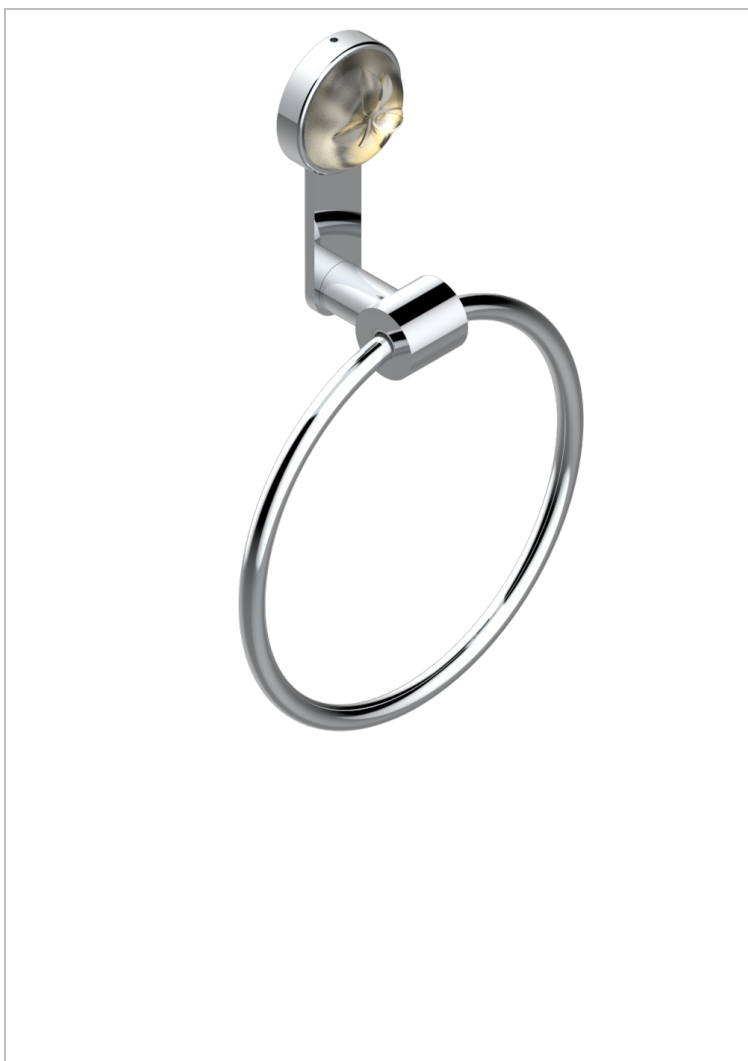

POMME GOLD LUSTER CRYSTAL

A46-504N

Towel ring

CHARACTERISTIC

- Pomme Gold luster crystal
- Towel ring

AVAILABLE FINITIONS

Black ceram - D30
Blush PVD - H62
Brass color PVD - H49
Brown bronze color PVD - F33
Chrome polished - A02
Chrome polished / gold polished - G02

Copper antique matt, coated - H07
Gold color PVD - H52
Gold mat - F07
Gold polished - F01
Graphite PVD - H64
Light coated bronze - D01

Matt Umber PVD - H67
Matt blush PVD - H60
Matt brass color PVD - H50
Matt brown bronze color PVD - F34
Matt chrome (American satin) - C02
Matt gold color PVD - H53

Matt graphite PVD - H65
Matt nickel (American satin) - C01
Matt nickel color PVD - H56
Nickel antique / Sovereign - H28
Nickel color PVD - H55
Nickel polished - B01

Soft gold - F30
Soft matt gold - F31
Umber PVD - H66