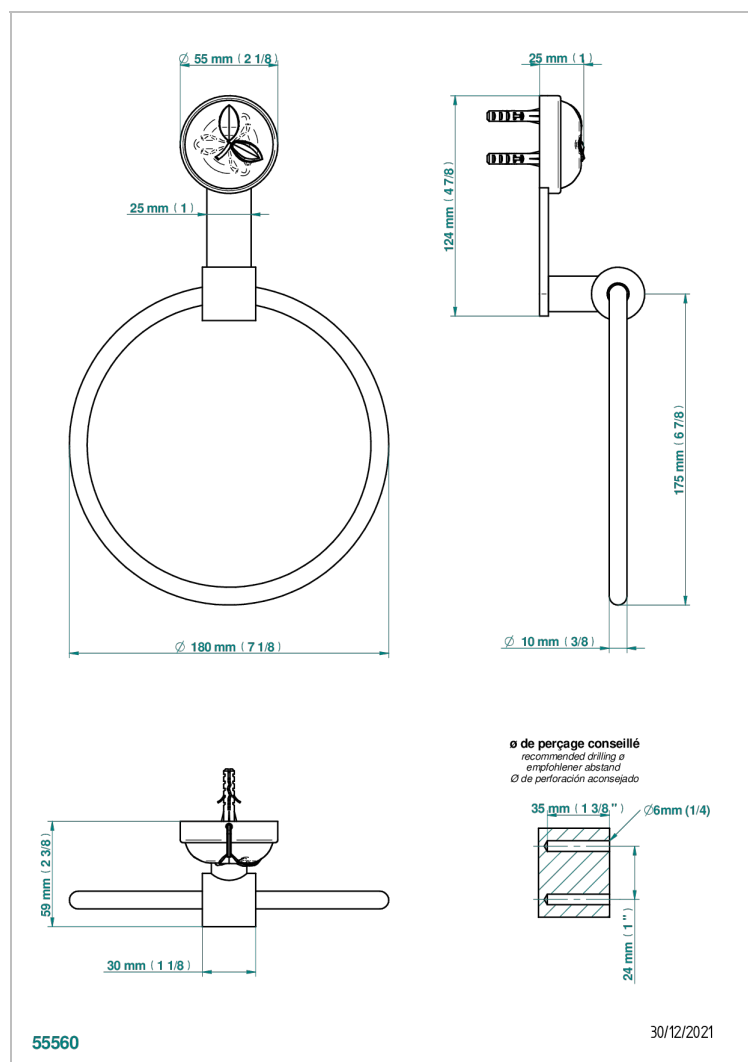

POMME GOLD LUSTER CRYSTAL

A46-504N

Single towel ring

CHARACTERISTIC

- Pomme Gold luster crystal
- Single towel ring

AVAILABLE FINITIONS

Antique nickel - H28
Black ceram - D30
Blush PVD - H62
Brass color PVD - H49
Brown bronze color PVD - F33
Gold color PVD - H52

Nickel color PVD - H55
Polished chrome (color finish) - A02
Polished chrome / Polished gold (color finish) - G02
Polished gold (color finish) - F01
Polished nickel - B01
Soft gold - F30

Soft matt gold - F31
Umber PVD - H66
Varnished matt antique red copper (color finish) - H07