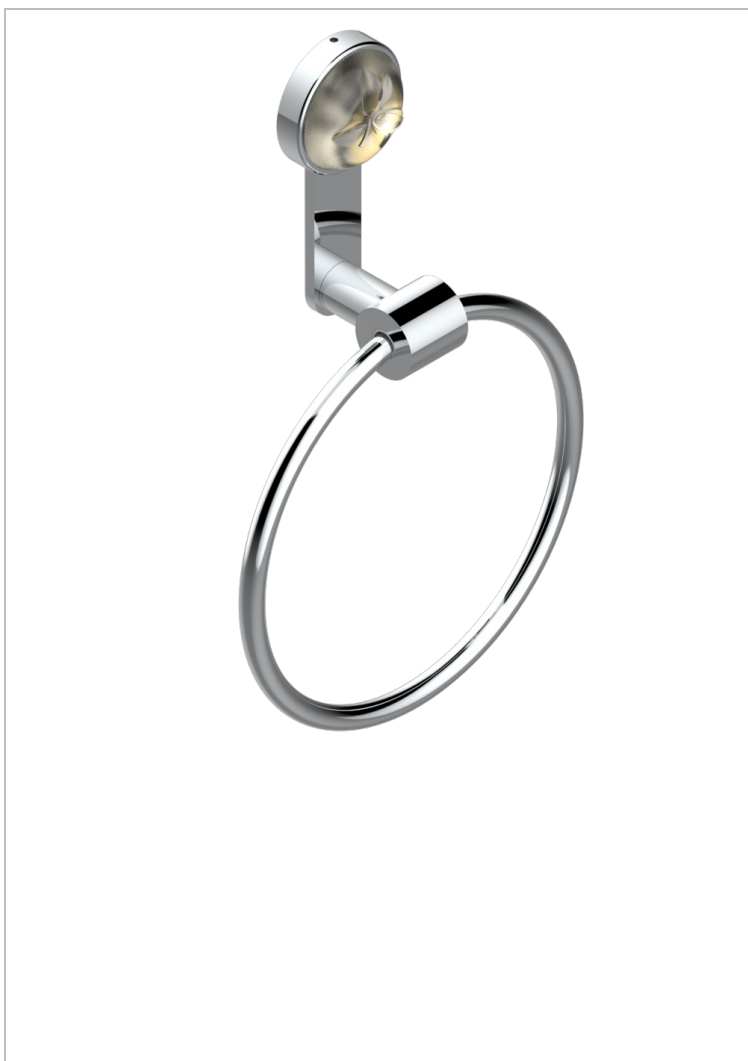

POMME GOLD LUSTER CRYSTAL

A46-504N

Single towel ring

CHARACTERISTIC

- Pomme Gold luster crystal
- Single towel ring

AVAILABLE FINITIONS

Antique nickel - H28
Black ceram - D30
Blush PVD - H62
Brass color PVD - H49
Brown bronze color PVD - F33
Gold color PVD - H52

Graphite PVD - H64
Lacquered light bronze - D01
Matt Umber PVD - H67
Matt blush PVD - H60
Matt brass color PVD - H50
Matt brown bronze color PVD - F34

Matt chrome - C02
Matt gold - F07
Matt gold color PVD - H53
Matt graphite PVD - H65
Matt nickel (color finish) - C01
Matt nickel color PVD - H56

Nickel color PVD - H55
Polished chrome (color finish) - A02
Polished chrome / Polished gold (color finish) - G02
Polished gold (color finish) - F01
Polished nickel - B01
Soft gold - F30

Soft matt gold - F31
Umber PVD - H66
Varnished matt antique red copper (color finish) - H07