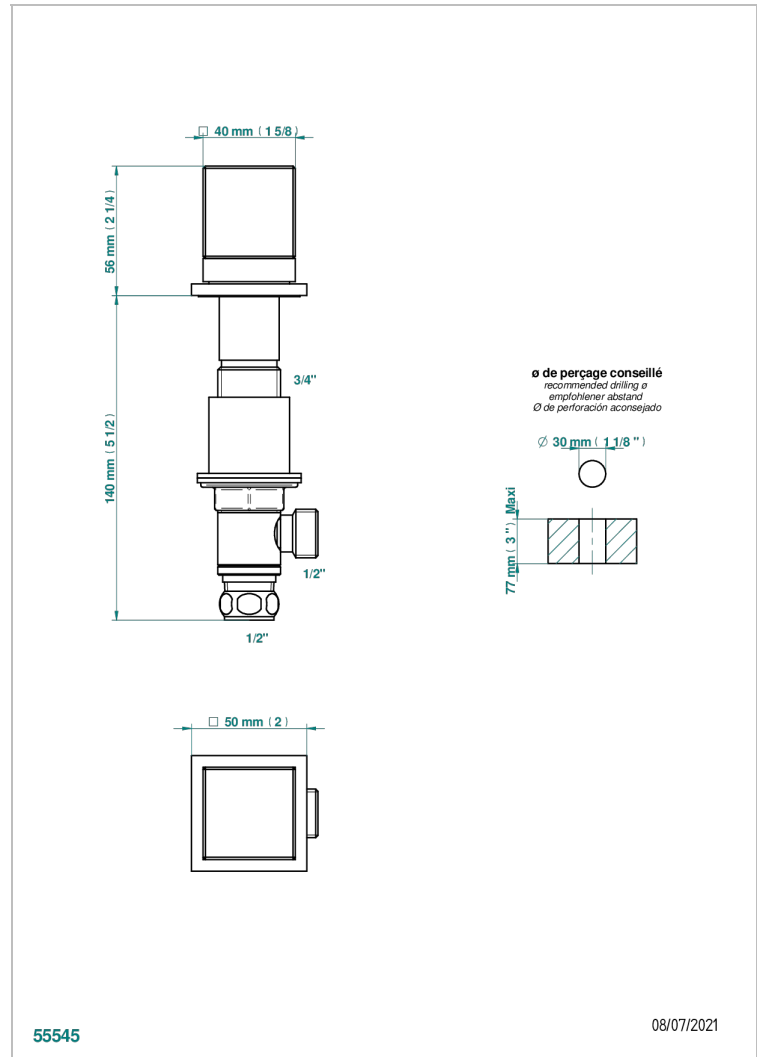

SOHO 2023

G7K-35

Rim mounted 1/2" valve

CHARACTERISTIC

- Soho 2023
- Rim mounted 1/2" valve

AVAILABLE FINITIONS

Blush PVD - H62
Brass color PVD - H49
Brown bronze color PVD - F33
Gold color PVD - H52
Graphite PVD - H64
Matt Umber PVD - H67