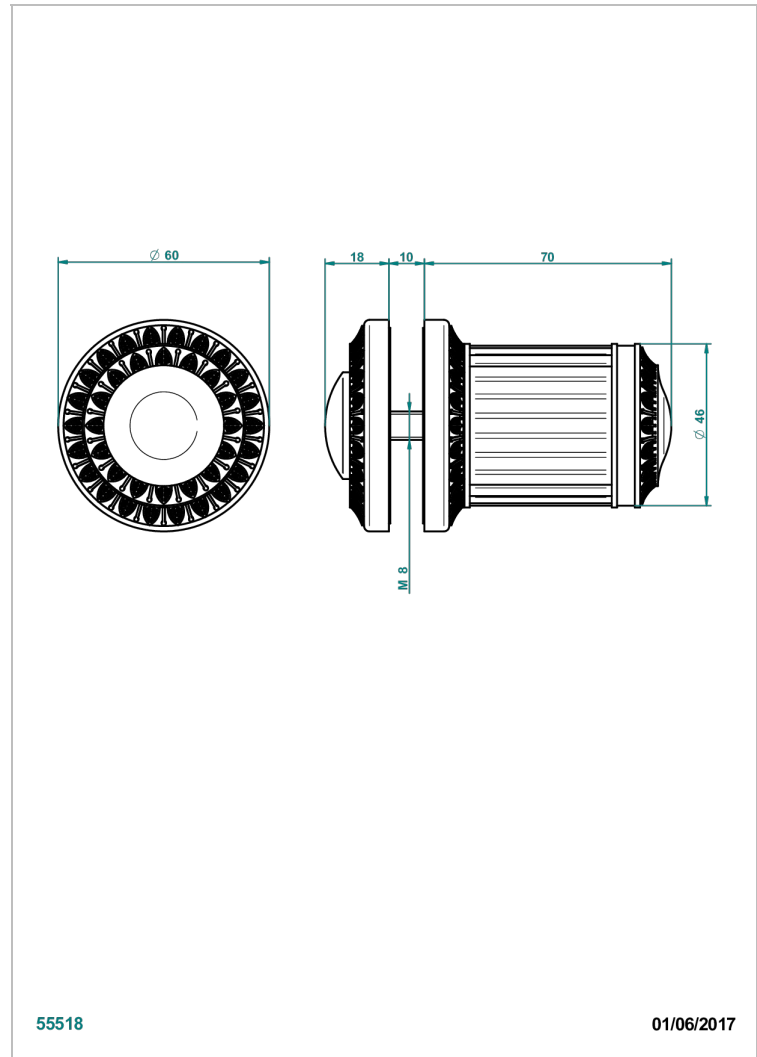

# MALMAISON METAL

U93-639V

Large door knob

55518

01/06/2017

## CHARACTERISTIC

- Malmaison Metal
- Large door knob

## AVAILABLE FINITIONS

Antique nickel - H28  
Black ceram - D30  
Lacquered light bronze - D01  
Matt chrome - C02  
Matt gold - F07  
Matt nickel (color finish) - C01

Polished chrome (color finish) - A02  
Polished chrome / Polished gold (color finish) - G02  
Polished gold (color finish) - F01  
Polished nickel - B01  
Soft gold - F30  
Soft matt gold - F31

Varnished matt antique red copper (color finish) - H07