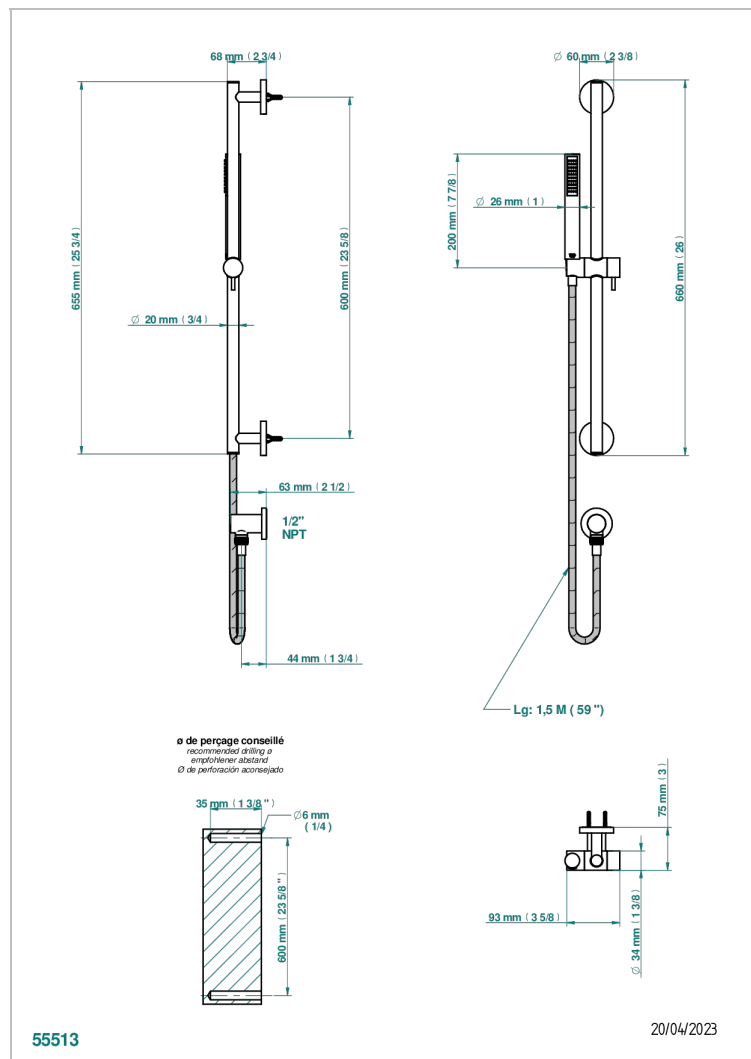

# NANO WITH LEVER HANDLES

G5B-58/US

Slide bar with handsower and elbow

## CHARACTERISTIC

- Nano with lever handles
- Slide bar with handsower and elbow

## AVAILABLE FINITIONS

Black ceram - D30  
 Chrome polished - A02  
 Chrome polished / gold polished - G02  
 Gold mat - F07  
 Gold polished - F01  
 Matt chrome (American satin) - C02

Matt nickel (American satin) - C01  
 Nickel antique / Sovereign - H28  
 Nickel polished - B01  
 Soft gold - F30  
 Soft matt gold - F31