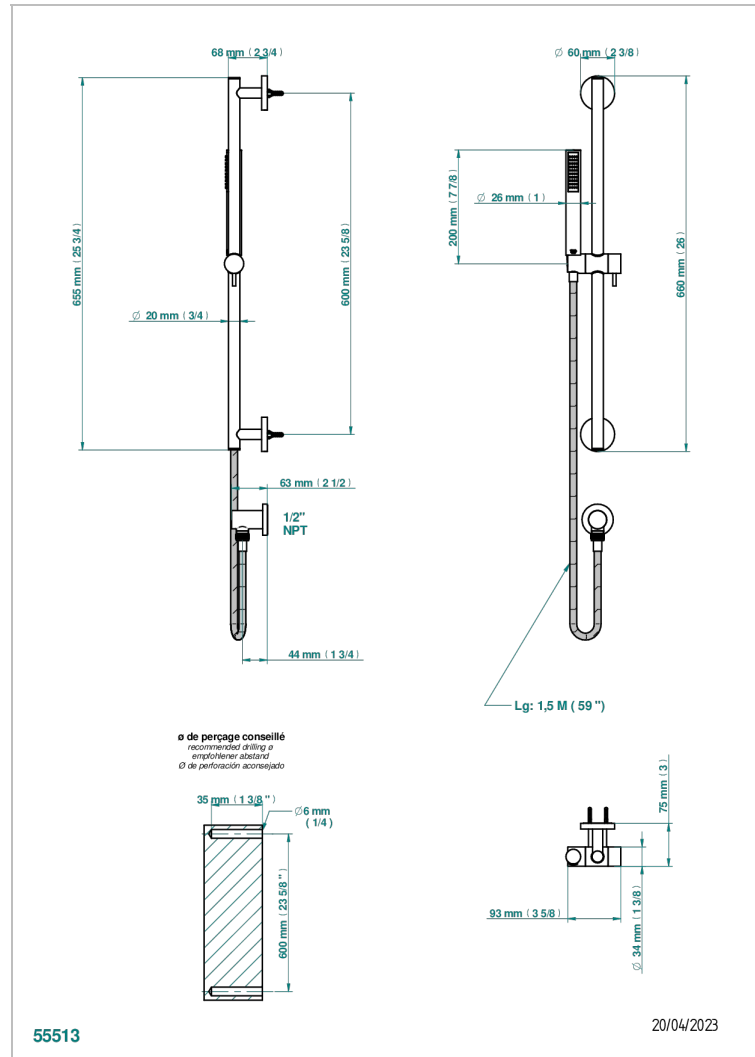

Slide bar with handsower and elbow

## CHARACTERISTIC

- Nano
- Slide bar with handsower and elbow

## AVAILABLE FINITIONS

Black ceram - D30  
 Chrome polished - A02  
 Chrome polished / gold polished - G02  
 Gold mat - F07  
 Gold polished - F01  
 Matt chrome (American satin) - C02

Matt nickel (American satin) - C01  
 Nickel antique / Sovereign - H28  
 Nickel polished - B01  
 Soft gold - F30  
 Soft matt gold - F31