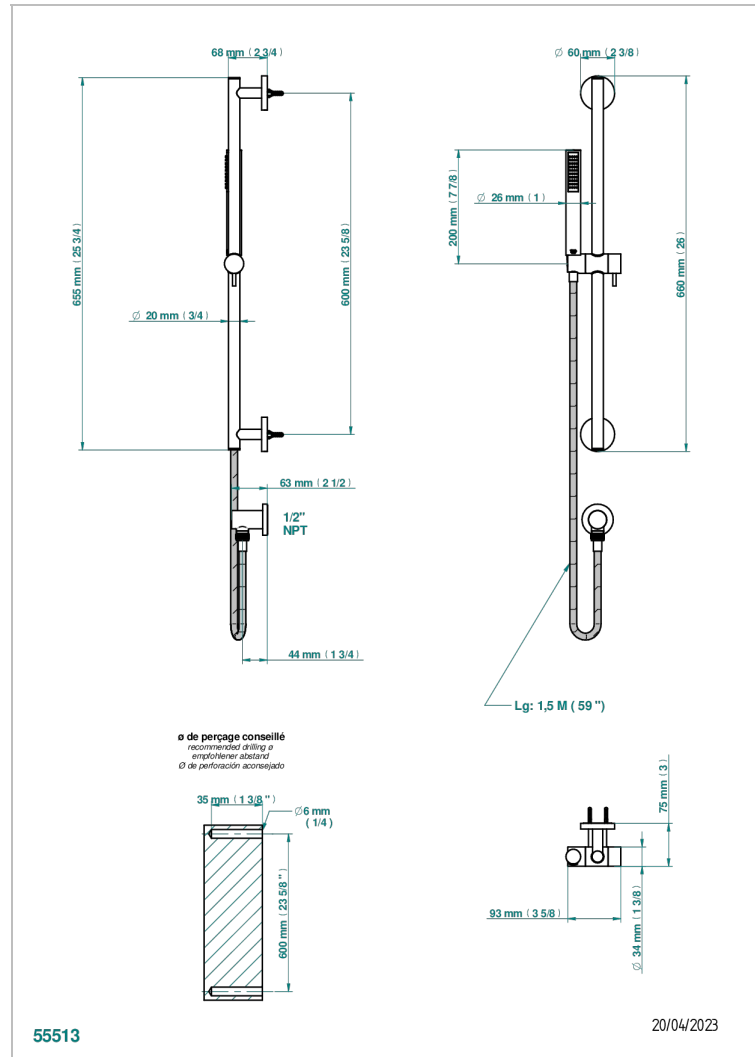

COLLECTION "O"

G4P-58/US

Slide bar with handsower and elbow

CHARACTERISTIC

- Collection "O"
- Slide bar with handsower and elbow

AVAILABLE FINITIONS

Black ceram - D30
Blush PVD - H62
Brass color PVD - H49
Brown bronze color PVD - F33
Chrome polished - A02
Chrome polished / gold polished - G02

Copper antique matt, coated - H07
Gold color PVD - H52
Gold mat - F07
Gold polished - F01
Graphite PVD - H64
Light coated bronze - D01

Matt Umber PVD - H67
Matt blush PVD - H60
Matt brass color PVD - H50
Matt brown bronze color PVD - F34
Matt chrome (American satin) - C02
Matt gold color PVD - H53

Matt graphite PVD - H65
Matt nickel (American satin) - C01
Matt nickel color PVD - H56
Nickel antique / Sovereign - H28
Nickel color PVD - H55
Nickel polished - B01

Soft gold - F30
Soft matt gold - F31
Umber PVD - H66