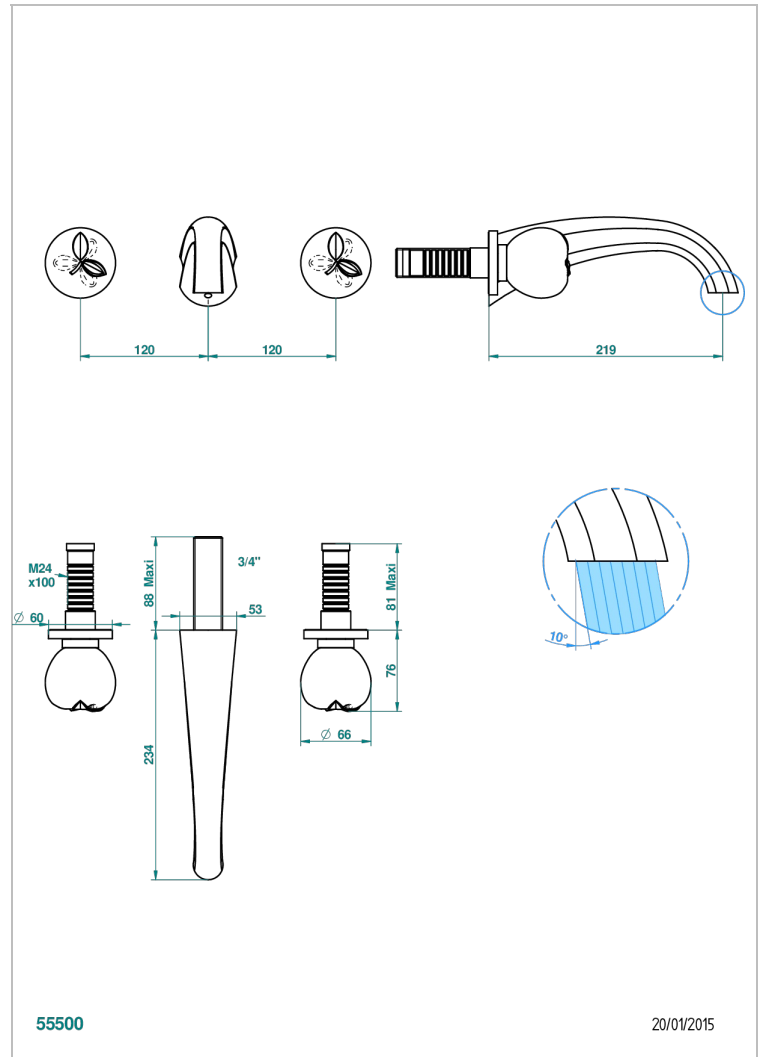

POMME GOLD LUSTER CRYSTAL

A46-40SGBUS

Trim for wall mounted 3-hole lavatory set only

THG[®]
PARIS

55500

20/01/2015

CHARACTERISTIC

- Pomme Gold luster crystal
- Trim for wall mounted 3-hole lavatory set only

TECHNICAL SPECS

- Recommandé : 3 bars (max. 5 bars) - Advised : 43,5 psi (max. 72 psi)
- 8,3 l/min à 3 bars (2.2 gpm at 43.5 psi)

RELATED SKU'S

- Ref. G00-40AM/US Rough parts for wall set (one counter clockwise and one clockwise cartridges)