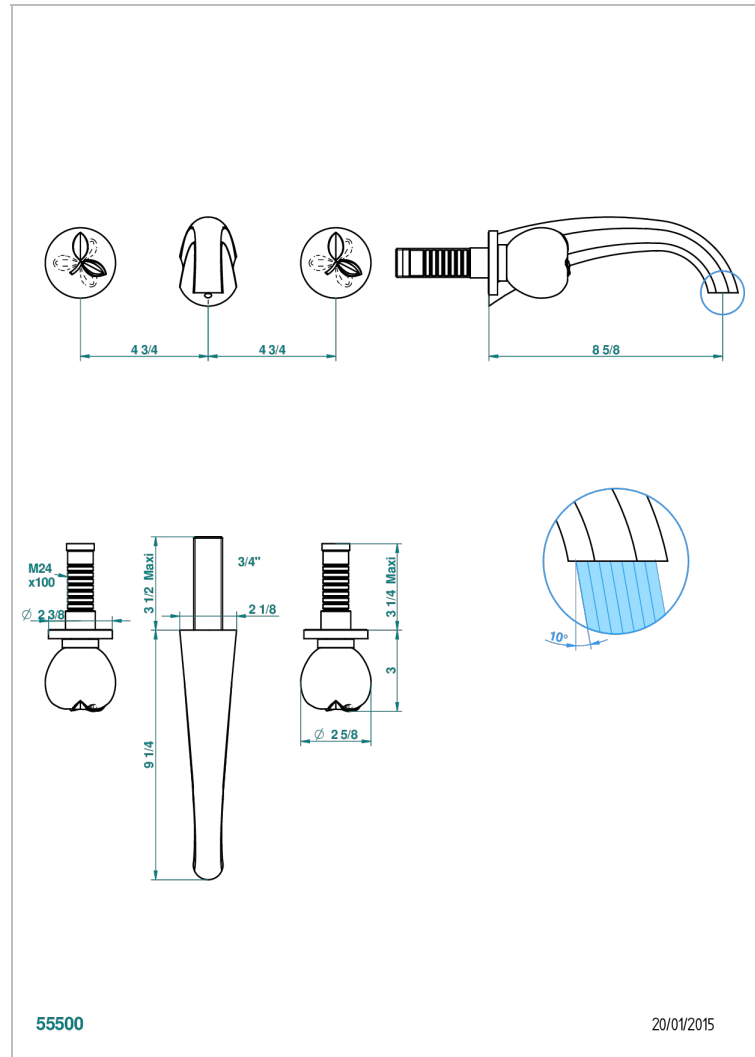

# POMME GOLD LUSTER CRYSTAL

A46-40SGBUS

Trim for wall mounted 3-hole lavatory set only

THG<sup>®</sup>  
PARIS

## CHARACTERISTIC

- Pomme Gold luster crystal
- Trim for wall mounted 3-hole lavatory set only

## RELATED SKU'S

- Ref. G00-40AM/US Rough parts for wall set (one counter clockwise and one clockwise cartridges)