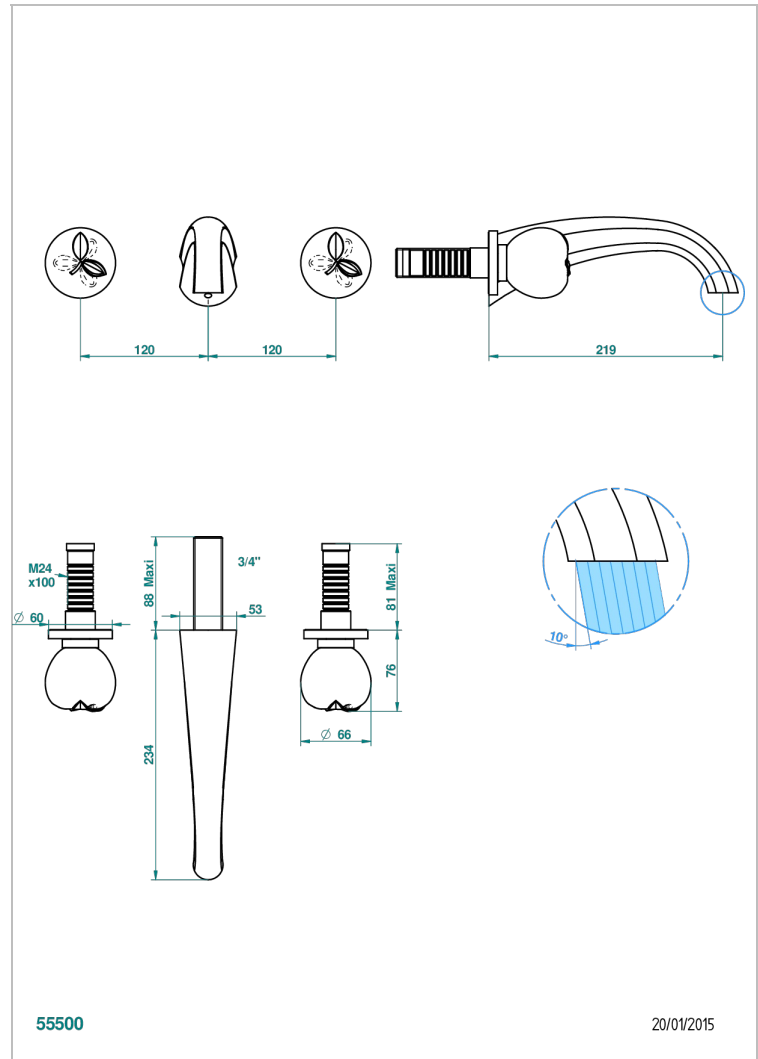

POMME CRISTAL LUSTROSO DORADO

A46-40SGB

Trim only for wall mounted 3-hole basin mixer

THG[®]
PARIS

CARACTERÍSTICAS

- Pomme cristal lustroso dorado
- Trim only for wall mounted 3-hole basin mixer

ESPECIFICACIONES TÉCNICAS

- Recommandé : 3 bars (max. 5 bars) - Advised : 43,5 psi (max. 72 psi)
- 8,3 l/min à 3 bars (2.2 gpm at 43.5 psi)

PRODUCTOS RELACIONADOS

- Ref. G00-40AC Rough parts for wall mounted 3 hole mixer, cross handle version
- Ref. G00-40AM Rough parts for wall mounted 3 hole mixer, lever handle version