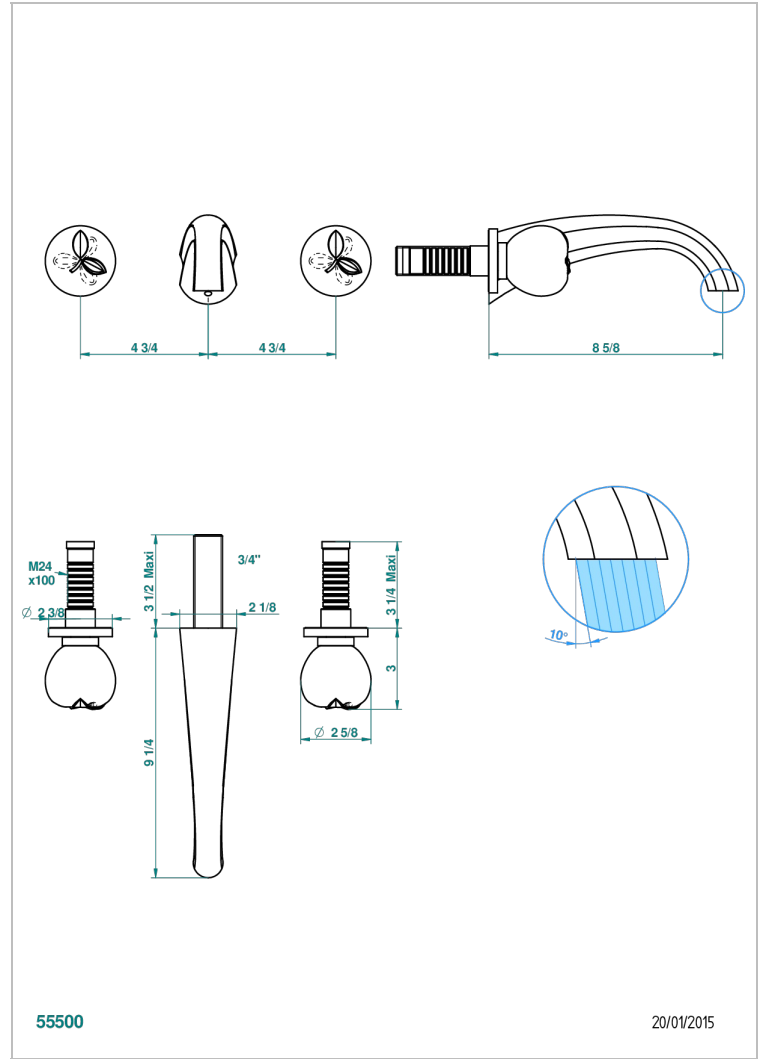

POMME CRISTAL LUSTROSO DORADO

A46-40SGB

Trim only for wall mounted 3-hole basin mixer

THG[®]
PARIS

CARACTERÍSTICAS

- Pomme cristal lustroso dorado
- Trim only for wall mounted 3-hole basin mixer

ESPECIFICACIONES TÉCNICAS

- Recommandé : 3 bars (max. 5 bars) - Advised : 43,5 psi (max. 72 psi)
- 8,3 l/min à 3 bars (2.2 gpm at 43.5 psi)

PRODUCTOS RELACIONADOS

- Ref. G00-40AC Rough parts for wall mounted 3 hole mixer, cross handle version
- Ref. G00-40AM Rough parts for wall mounted 3 hole mixer, lever handle version