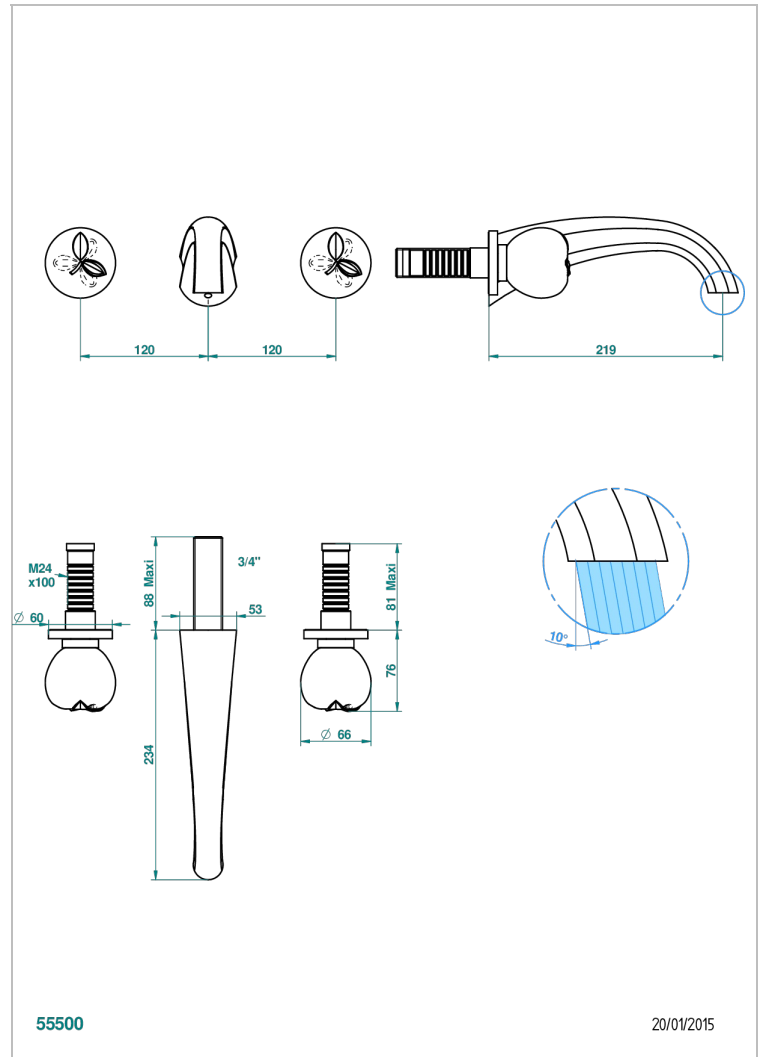

# POMME CRISTAL LUSTROSO DORADO

A46-40SGB

Trim only for wall mounted 3-hole basin mixer

THG<sup>®</sup>  
PARIS

## CARACTERÍSTICAS

- Pomme cristal lustroso dorado
- Trim only for wall mounted 3-hole basin mixer

## PRODUCTOS RELACIONADOS

- Ref. G00-40AC Rough parts for wall mounted 3 hole mixer, cross handle version
- Ref. G00-40AM Rough parts for wall mounted 3 hole mixer, lever handle version