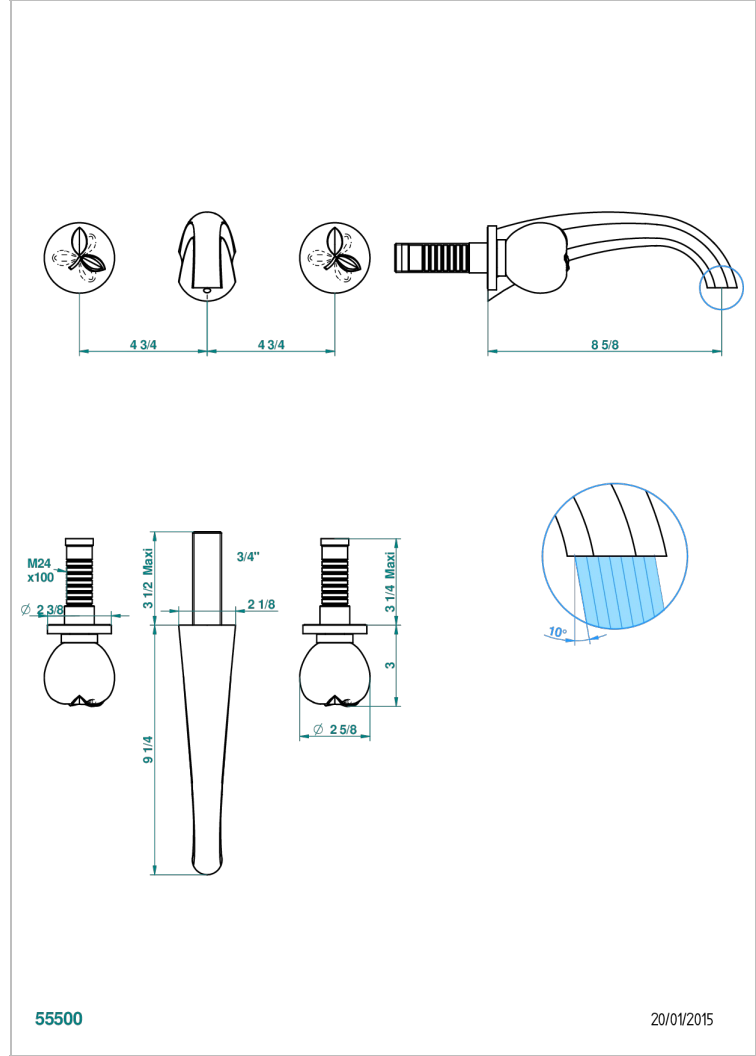

POMME CRISTAL LUSTROSO DORADO

A46-40SGB

Trim only for wall mounted 3-hole basin mixer

THG[®]
PARIS

CARACTERÍSTICAS

- Pomme cristal lustroso dorado
- Trim only for wall mounted 3-hole basin mixer

ESPECIFICACIONES TÉCNICAS

- Recommandé : 3 bars (max. 5 bars) - Advised : 43,5 psi (max. 72 psi)
- 8,3 l/min à 3 bars (2.2 gpm at 43.5 psi)

PRODUCTOS RELACIONADOS

- Ref. G00-40AC Rough parts for wall mounted 3 hole mixer, cross handle version
- Ref. G00-40AM Rough parts for wall mounted 3 hole mixer, lever handle version