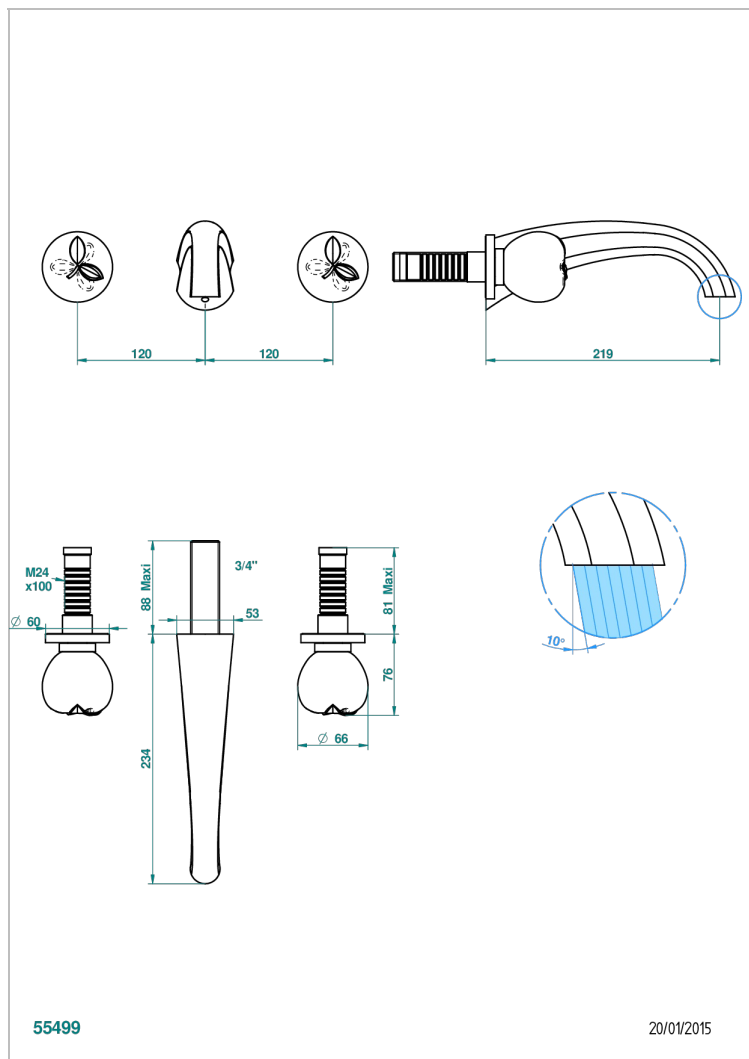

# POMME CLEAR SATIN CRYSTAL

A42-40SGB

Trim only for wall mounted 3-hole basin mixer

## CHARACTERISTIC

- Pomme Clear satin crystal
- Trim only for wall mounted 3-hole basin mixer

## RELATED SKU'S

- Ref. G00-40AC Rough parts for wall mounted 3 hole mixer, cross handle version
- Ref. G00-40AM Rough parts for wall mounted 3 hole mixer, lever handle version