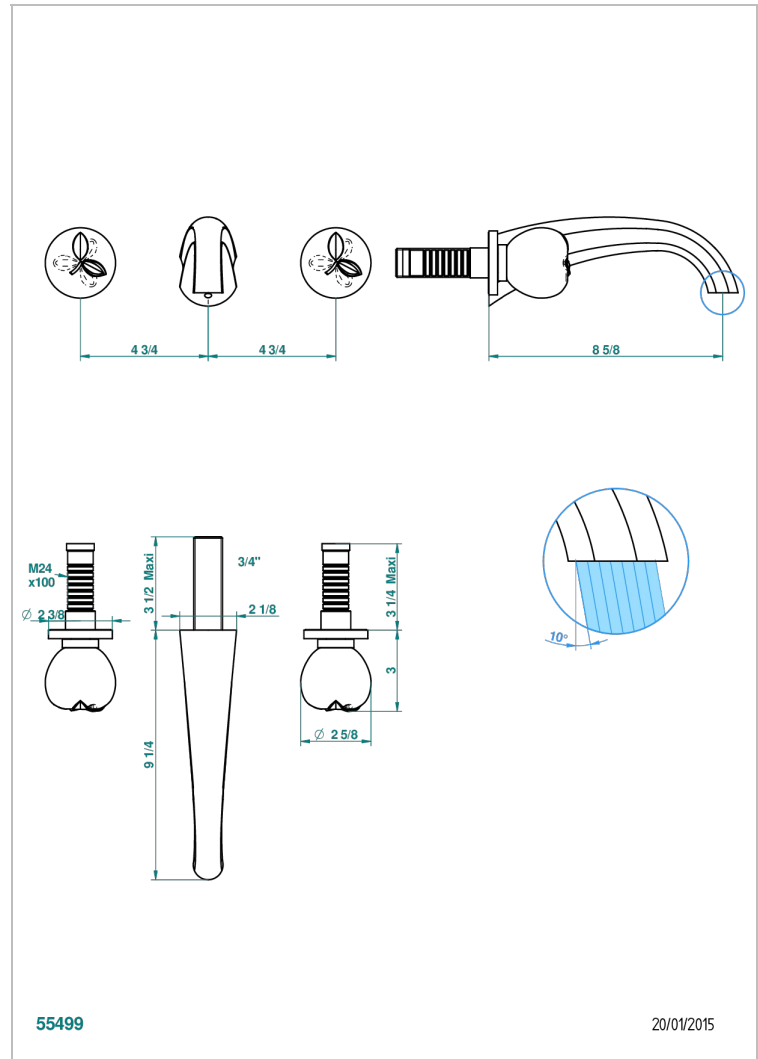

# POMME, CRISTAL SATINADO

A42-40SGB

Trim only for wall mounted 3-hole basin mixer

THG<sup>®</sup>  
PARIS

## CARACTERÍSTICAS

- Pomme, cristal satinado
- Trim only for wall mounted 3-hole basin mixer

## PRODUCTOS RELACIONADOS

- Ref. G00-40AC Rough parts for wall mounted 3 hole mixer, cross handle version
- Ref. G00-40AM Rough parts for wall mounted 3 hole mixer, lever handle version