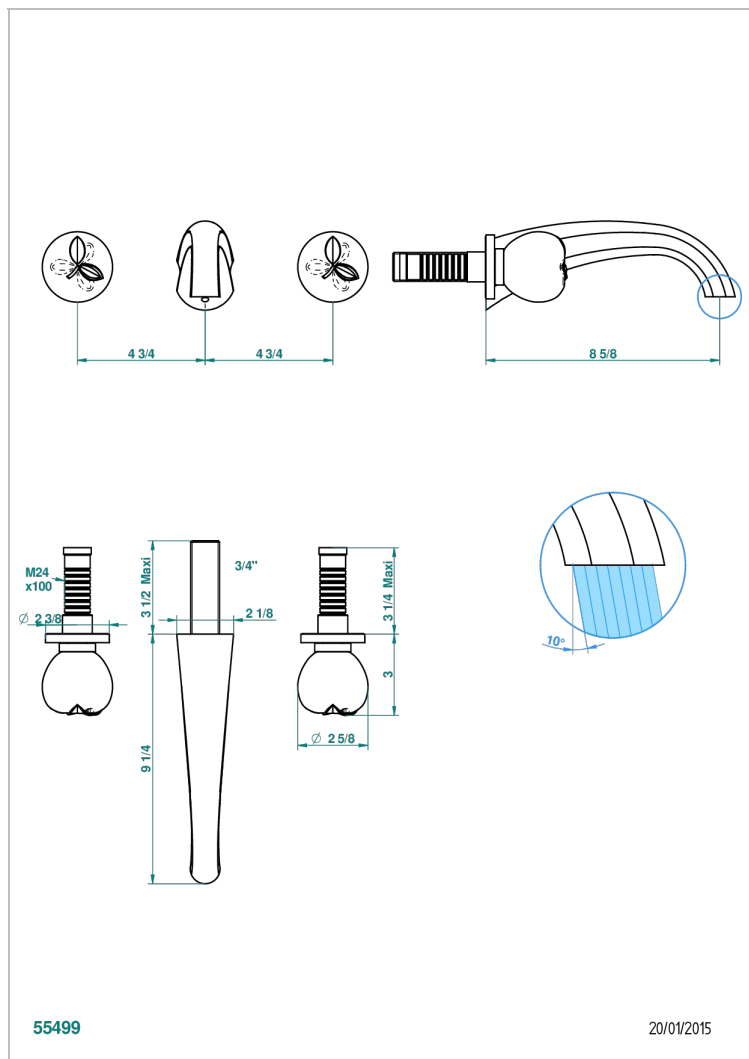

# POMME CLEAR SATIN CRYSTAL

A42-40SGB

Trim only for wall mounted 3-hole basin mixer

## CHARACTERISTIC

- Pomme Clear satin crystal
- Trim only for wall mounted 3-hole basin mixer

## RELATED SKU'S

- Ref. G00-40AC Rough parts for wall mounted 3 hole mixer, cross handle version
- Ref. G00-40AM Rough parts for wall mounted 3 hole mixer, lever handle version