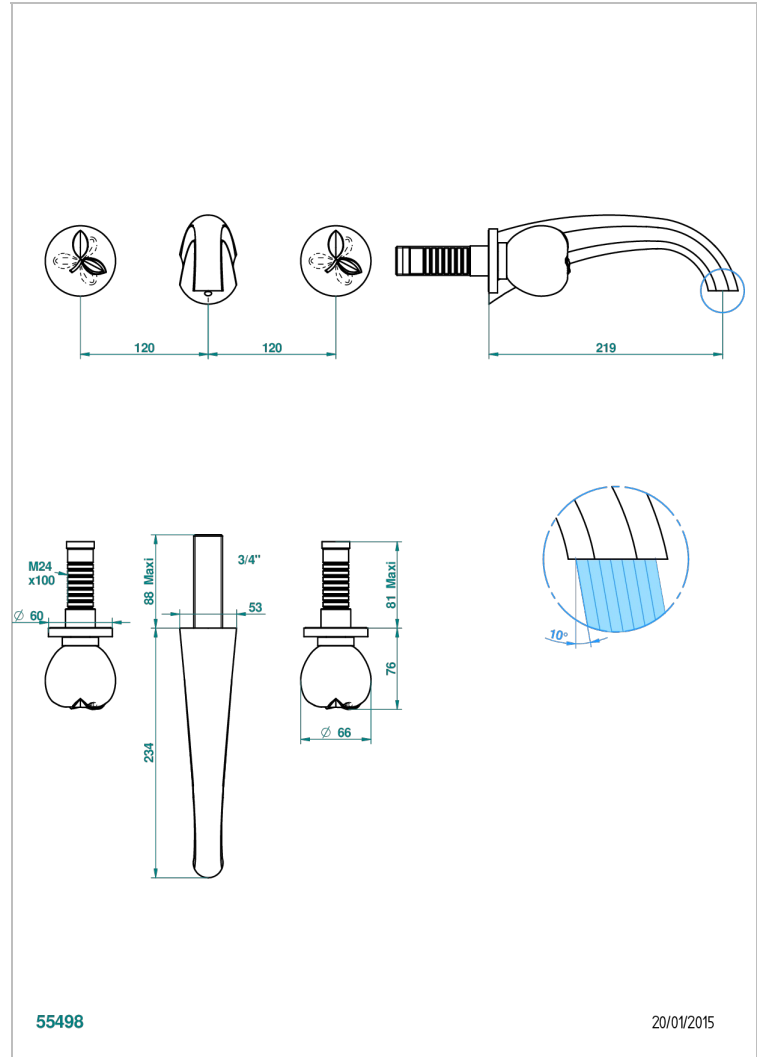

POMME GOLD LUSTER CRYSTAL

A46-41SGB

Trim for wall mounted 3-hole bath set only

55498

20/01/2015

CHARACTERISTIC

- Pomme Gold luster crystal
- Trim for wall mounted 3-hole bath set only

RELATED SKU'S

- Ref. G00-40AM/US Rough parts for wall set (one counter clockwise and one clockwise cartridges)

AVAILABLE FINITIONS

Black ceram - D30

Blush PVD - H62

Brass color PVD - H49

Brown bronze color PVD - F33

Chrome polished - A02