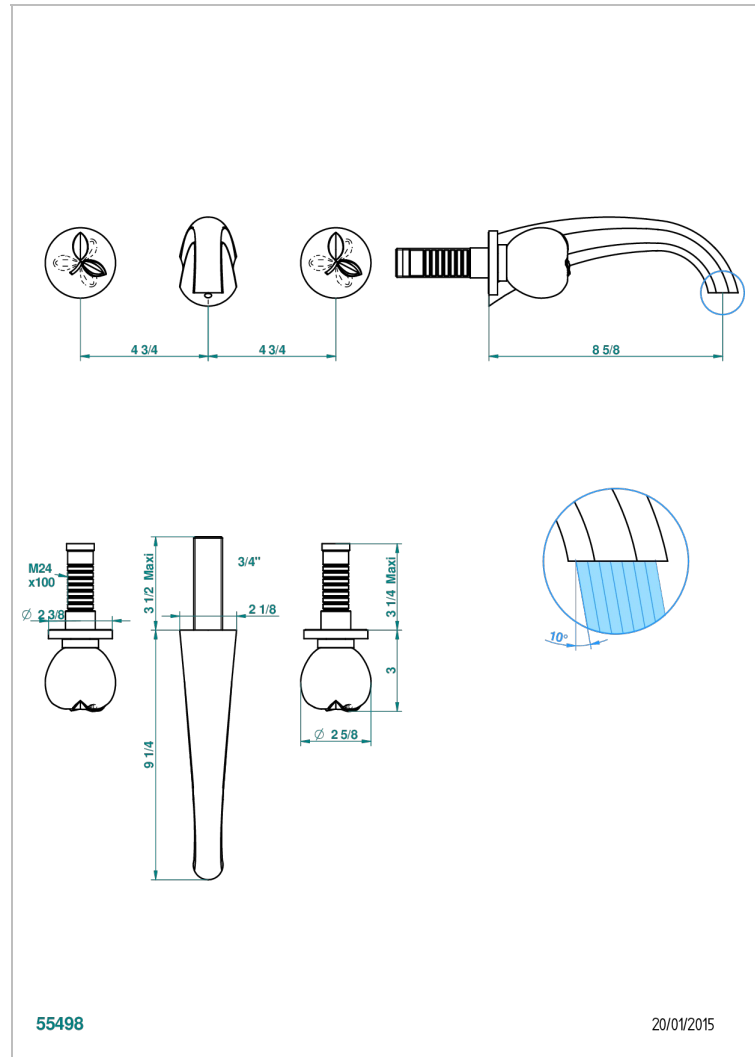

POMME GOLD LUSTER CRYSTAL

A46-41SGB

Trim for wall mounted 3-hole bath set only

CHARACTERISTIC

- Pomme Gold luster crystal
- Trim for wall mounted 3-hole bath set only

RELATED SKU'S

- Ref. G00-40AM/US Rough parts for wall set (one counter clockwise and one clockwise cartridges)