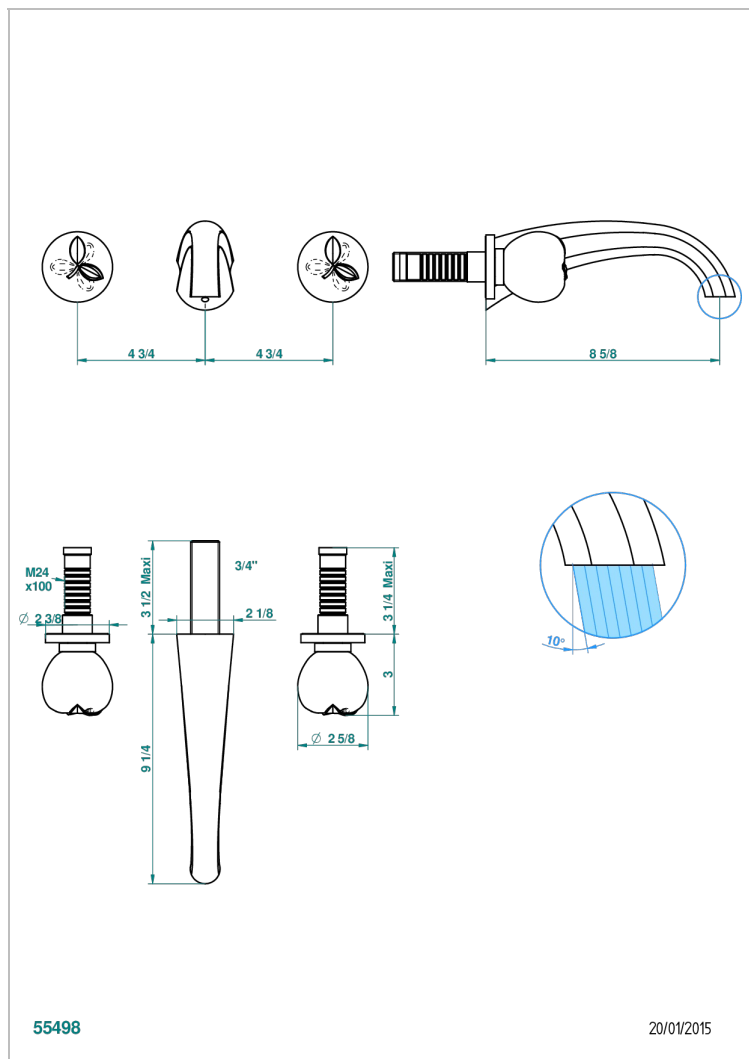

POMME GOLD LUSTER CRYSTAL

A46-41SGB

Trim only for wall mounted 3-hole bath mixer

CHARACTERISTIC

- Pomme Gold luster crystal
- Trim only for wall mounted 3-hole bath mixer

RELATED SKU'S

- Ref. G00-40AC Rough parts for wall mounted 3 hole mixer, cross handle version
- Ref. G00-40AM Rough parts for wall mounted 3 hole mixer, lever handle version

AVAILABLE FINITIONS

Antique nickel - H28
Black ceram - D30
Blush PVD - H62
Brass color PVD - H49
Brown bronze color PVD - F33
Gold color PVD - H52

Graphite PVD - H64
Lacquered light bronze - D01
Matt Umber PVD - H67
Matt blush PVD - H60
Matt brass color PVD - H50
Matt brown bronze color PVD - F34