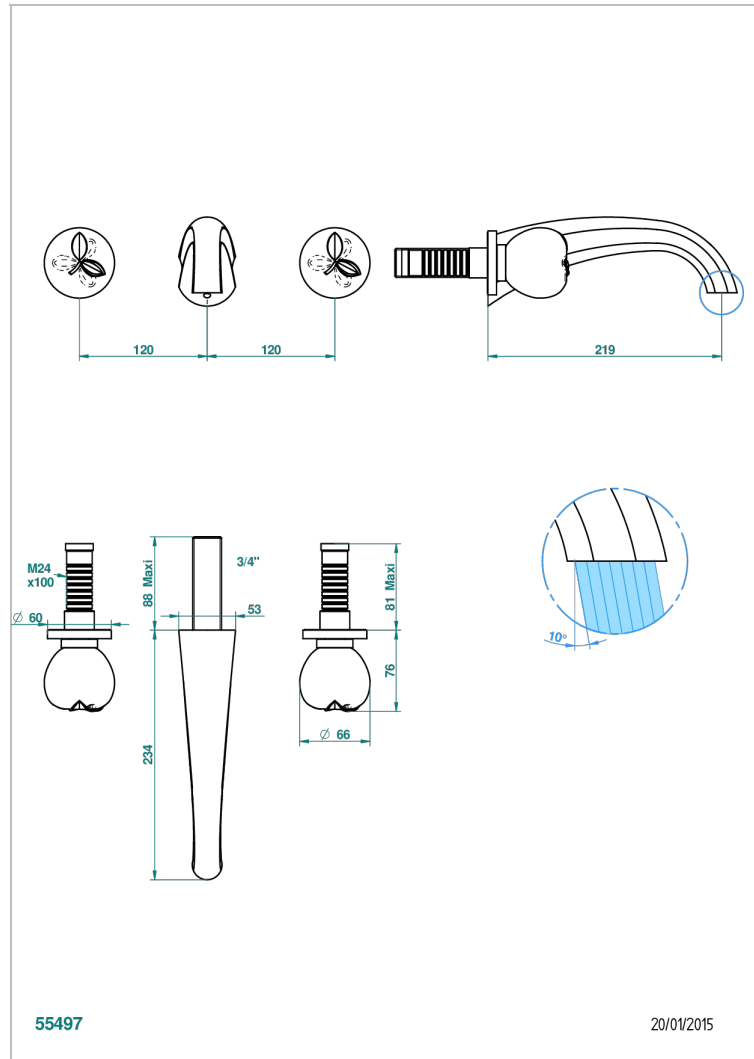

# POMME CLEAR SATINY CRYSTAL

A42-41SGB

Trim for wall mounted 3-hole bath set only

THG<sup>®</sup>  
PARIS

## CHARACTERISTIC

- Pomme Clear satiny crystal
- Trim for wall mounted 3-hole bath set only

## RELATED SKU'S

- Ref. G00-40AM/US Rough parts for wall set (one counter clockwise and one clockwise cartridges)