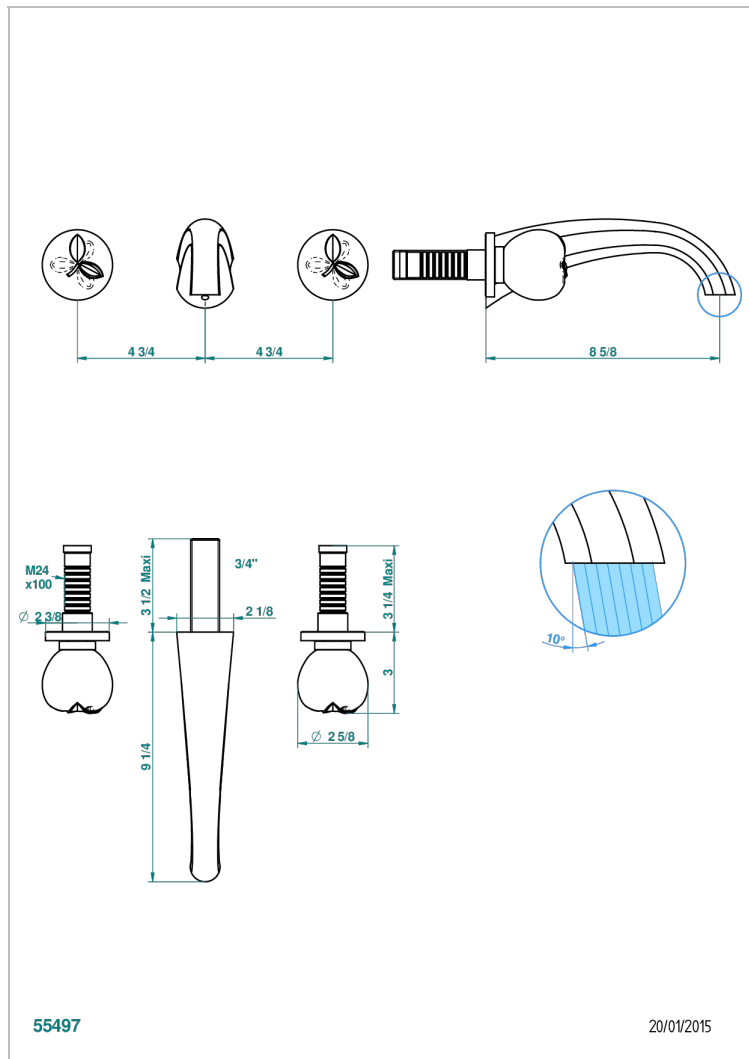

# POMME CLEAR SATINY CRYSTAL

A42-41SGB

Trim for wall mounted 3-hole bath set only

## CHARACTERISTIC

- Pomme Clear satiny crystal
- Trim for wall mounted 3-hole bath set only

## RELATED SKU'S

- Ref. G00-40AM/US Rough parts for wall set (one counter clockwise and one clockwise cartridges)