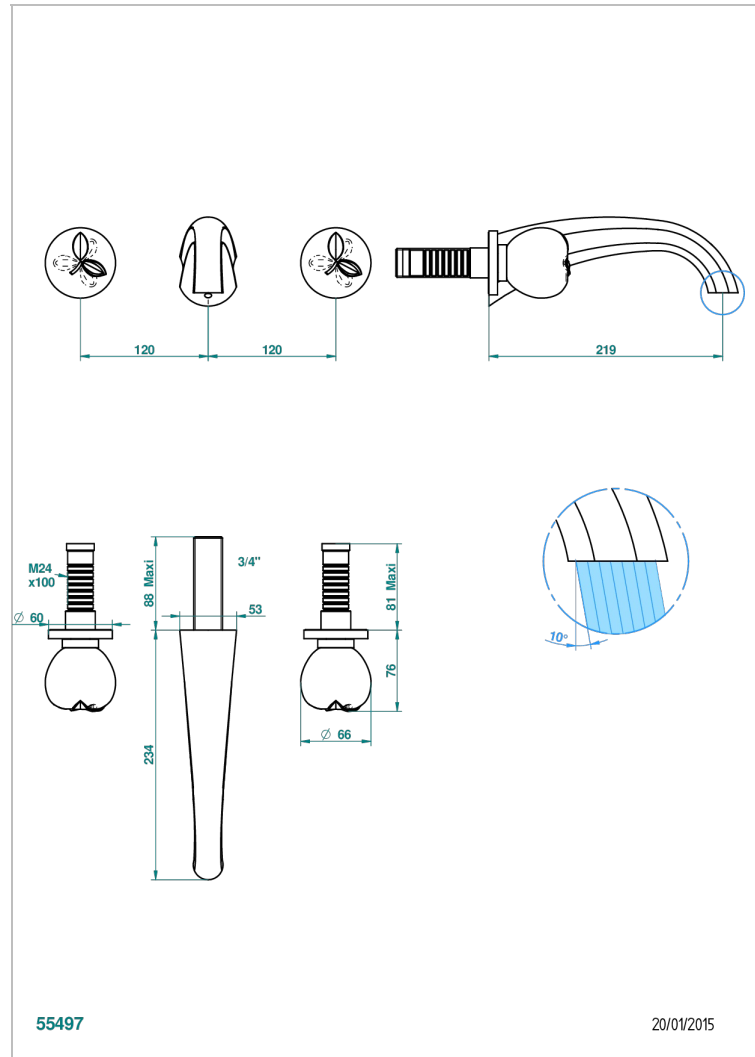

POMME CLEAR SATIN CRYSTAL

A42-41SGB

Trim only for wall mounted 3-hole bath mixer

THG[®]
PARIS

CHARACTERISTIC

- Pomme Clear satin crystal
- Trim only for wall mounted 3-hole bath mixer

RELATED SKU'S

- Ref. G00-40AC Rough parts for wall mounted 3 hole mixer, cross handle version
- Ref. G00-40AM Rough parts for wall mounted 3 hole mixer, lever handle version