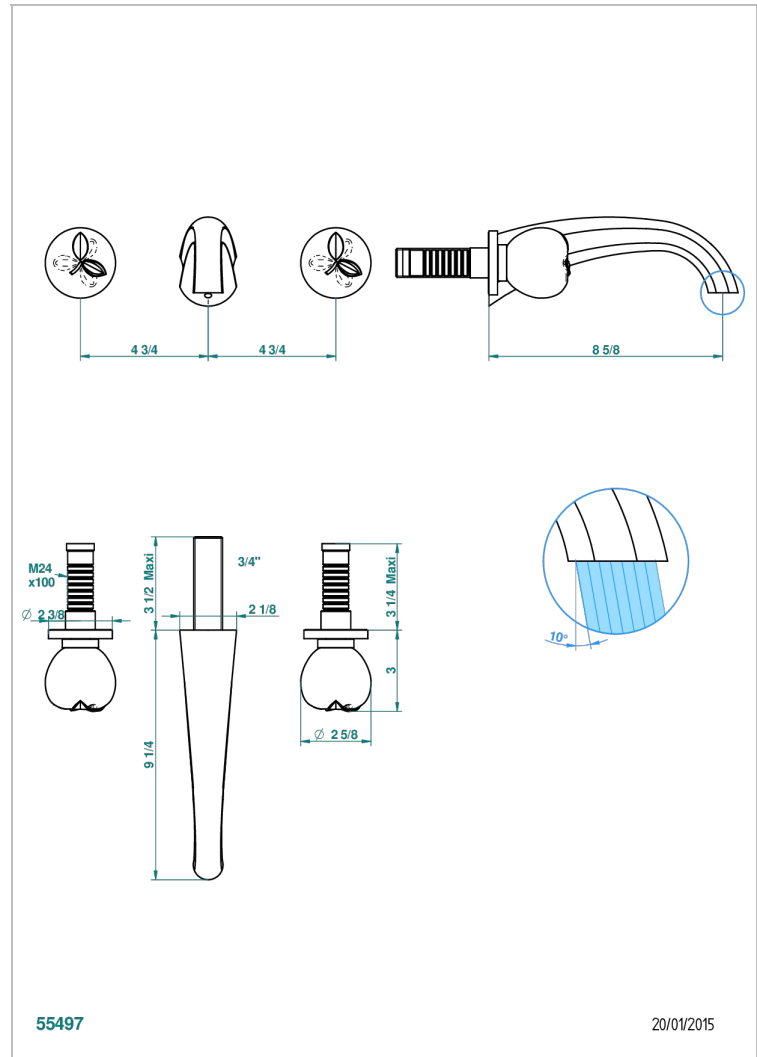

POMME CLEAR SATIN CRYSTAL

A42-41SGB

Trim only for wall mounted 3-hole bath mixer

THG[®]
PARIS

CHARACTERISTIC

- Pomme Clear satin crystal
- Trim only for wall mounted 3-hole bath mixer

RELATED SKU'S

- Ref. G00-40AC Rough parts for wall mounted 3 hole mixer, cross handle version
- Ref. G00-40AM Rough parts for wall mounted 3 hole mixer, lever handle version

AVAILABLE FINITIONS

Antique nickel - H28
Black ceram - D30
Blush PVD - H62
Brass color PVD - H49
Brown bronze color PVD - F33
Gold color PVD - H52

Graphite PVD - H64
Lacquered light bronze - D01
Matt Umber PVD - H67
Matt blush PVD - H60
Matt brass color PVD - H50
Matt brown bronze color PVD - F34