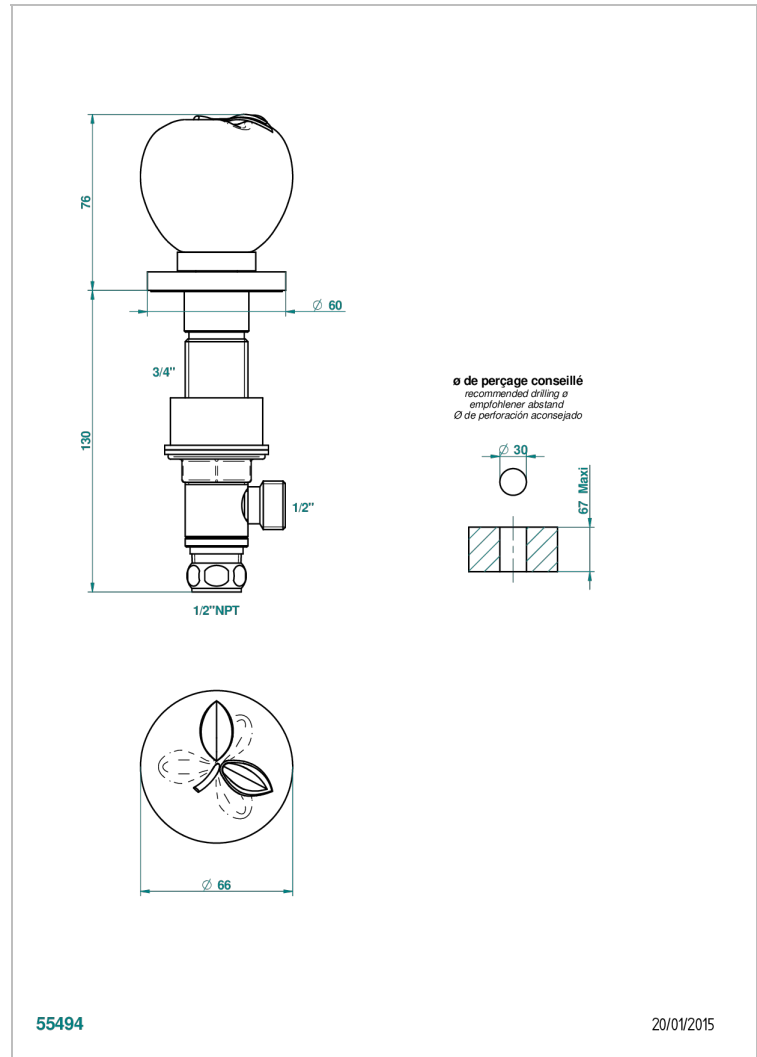

# POMME CLEAR SATINY CRYSTAL

A42-35/US

1/2" deck valve with trim for lavatory

THG<sup>®</sup>  
PARIS

## CHARACTERISTIC

- Pomme Clear satiny crystal
- 1/2" deck valve with trim for lavatory