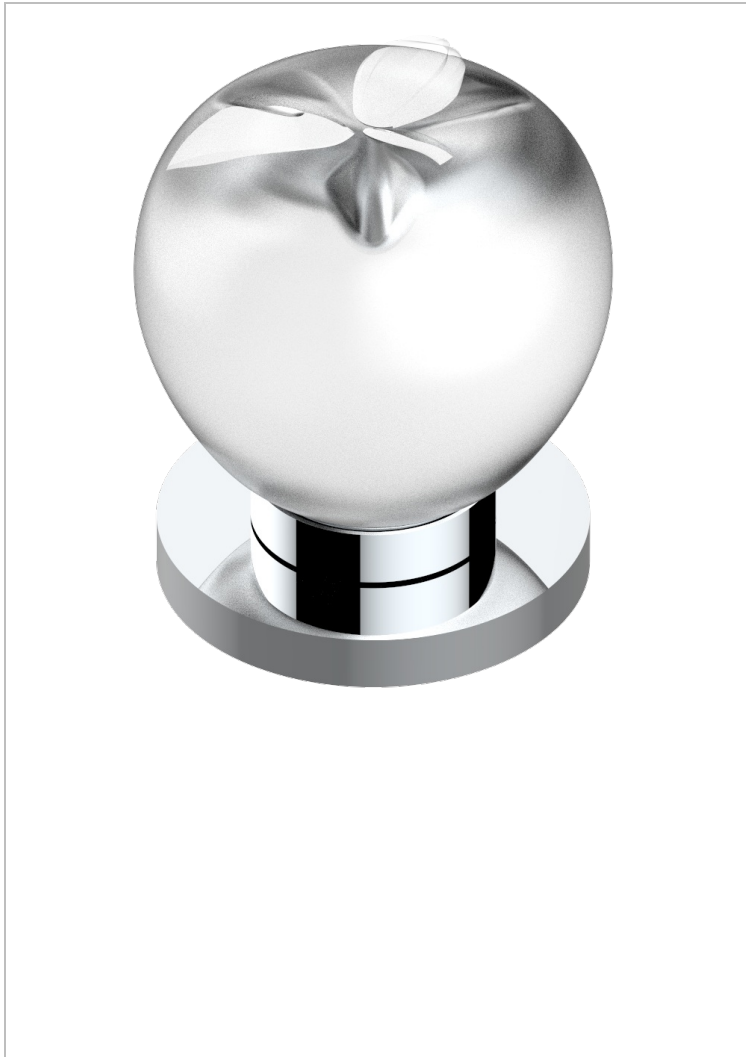

# POMME CLEAR SATINY CRYSTAL

A42-35/US

1/2" deck valve with trim for lavatory

THG<sup>®</sup>  
PARIS

## CHARACTERISTIC

- Pomme Clear satiny crystal
- 1/2" deck valve with trim for lavatory

## AVAILABLE FINITIONS

Black ceram - D30  
Blush PVD - H62  
Brass color PVD - H49  
Brown bronze color PVD - F33  
Chrome polished - A02  
Chrome polished / gold polished - G02

Copper antique matt, coated - H07  
Gold color PVD - H52  
Gold mat - F07  
Gold polished - F01  
Graphite PVD - H64  
Light coated bronze - D01

Matt Umber PVD - H67  
Matt blush PVD - H60  
Matt brass color PVD - H50  
Matt brown bronze color PVD - F34  
Matt chrome (American satin) - C02  
Matt gold color PVD - H53

Matt graphite PVD - H65  
Matt nickel (American satin) - C01  
Matt nickel color PVD - H56  
Nickel antique / Sovereign - H28  
Nickel color PVD - H55  
Nickel polished - B01