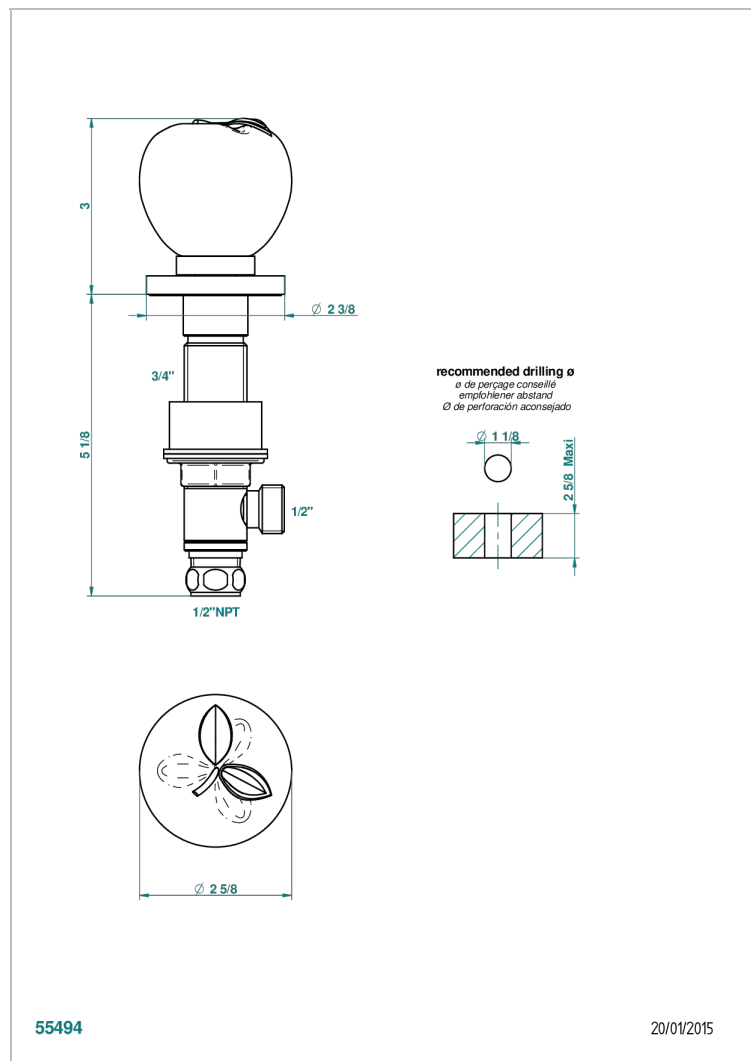

# POMME CLEAR SATINY CRYSTAL

A42-35/US

1/2" deck valve with trim for lavatory

## CHARACTERISTIC

- Pomme Clear satiny crystal
- 1/2" deck valve with trim for lavatory