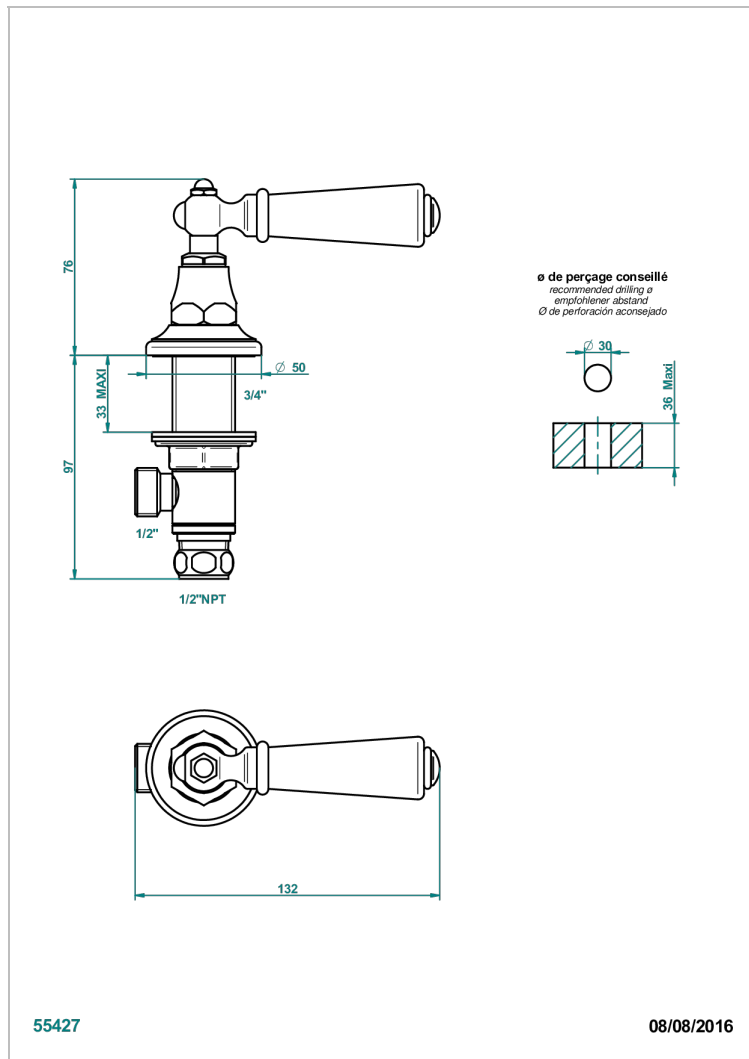

CHARLESTON WITH SMOOTH METAL LEVER HANDLES

G3N-35/CUS

1/2" deck valve with trim for lavatory - Cold

CHARACTERISTIC

- Charleston with smooth metal lever handles
- 1/2" deck valve with trim for lavatory - Cold