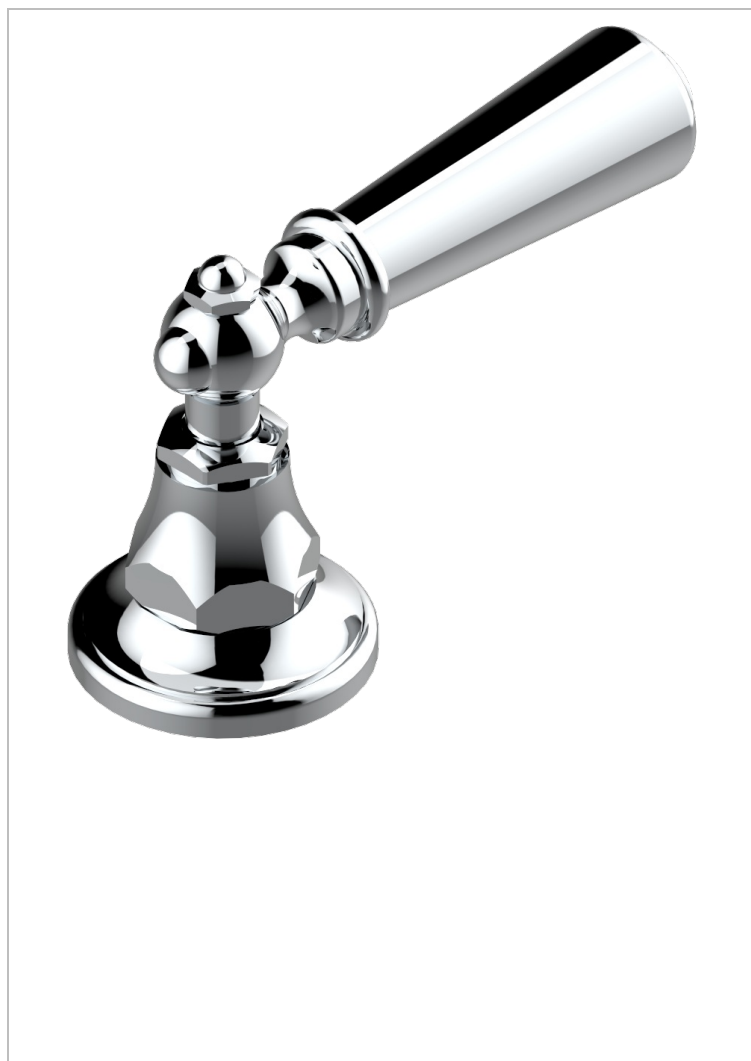

CHARLESTON WITH SMOOTH METAL LEVER HANDLES

G3N-35/CUS

1/2" deck valve with trim for lavatory - Cold

CHARACTERISTIC

- Charleston with smooth metal lever handles
- 1/2" deck valve with trim for lavatory - Cold

AVAILABLE FINITIONS

Black ceram - D30

Blush PVD - H62

Brass color PVD - H49

Brown bronze color PVD - F33

Chrome polished - A02

Chrome polished / gold polished - G02

Copper antique matt, coated - H07

Nickel antique / Sovereign - H28

Nickel color PVD - H55

Nickel polished - B01

Soft gold - F30

Soft matt gold - F31

Umber PVD - H66