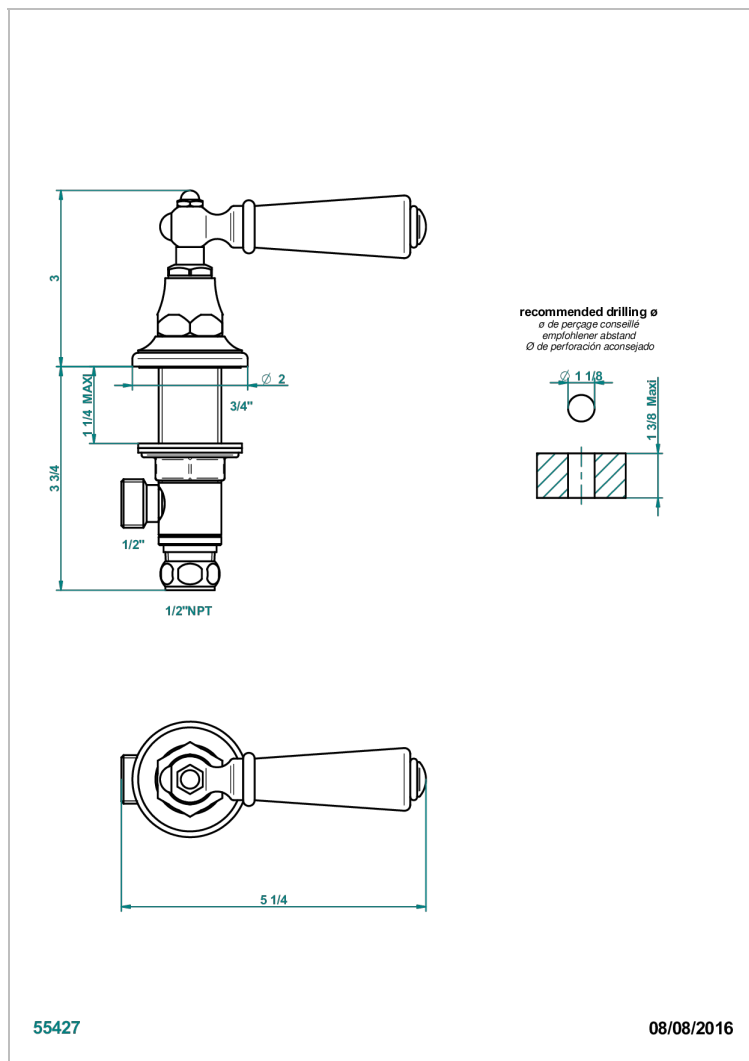

CHARLESTON WITH SMOOTH METAL LEVER HANDLES

G3N-35/CUS

1/2" deck valve with trim for lavatory - Cold

CHARACTERISTIC

- Charleston with smooth metal lever handles
- 1/2" deck valve with trim for lavatory - Cold