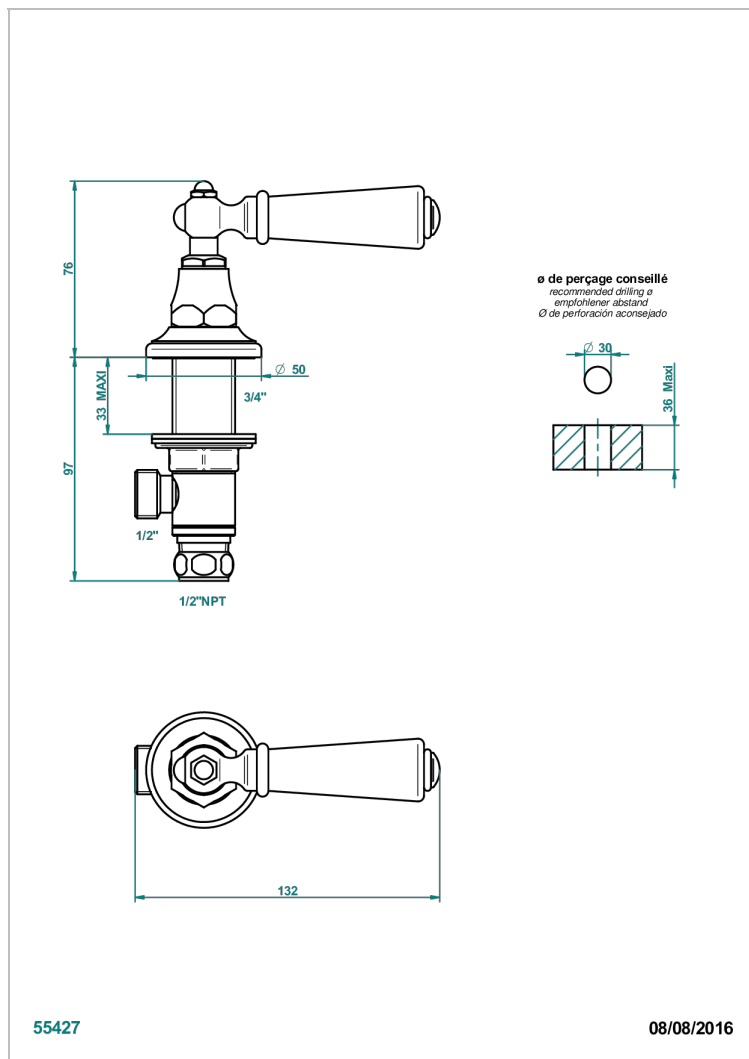

# 1900 WITH SMOOTH METAL LEVER HANDLES

G3M-35/CUS

1/2" deck valve with trim for lavatory - Cold

55427

08/08/2016

## CHARACTERISTIC

- 1900 with smooth metal lever handles
- 1/2" deck valve with trim for lavatory - Cold