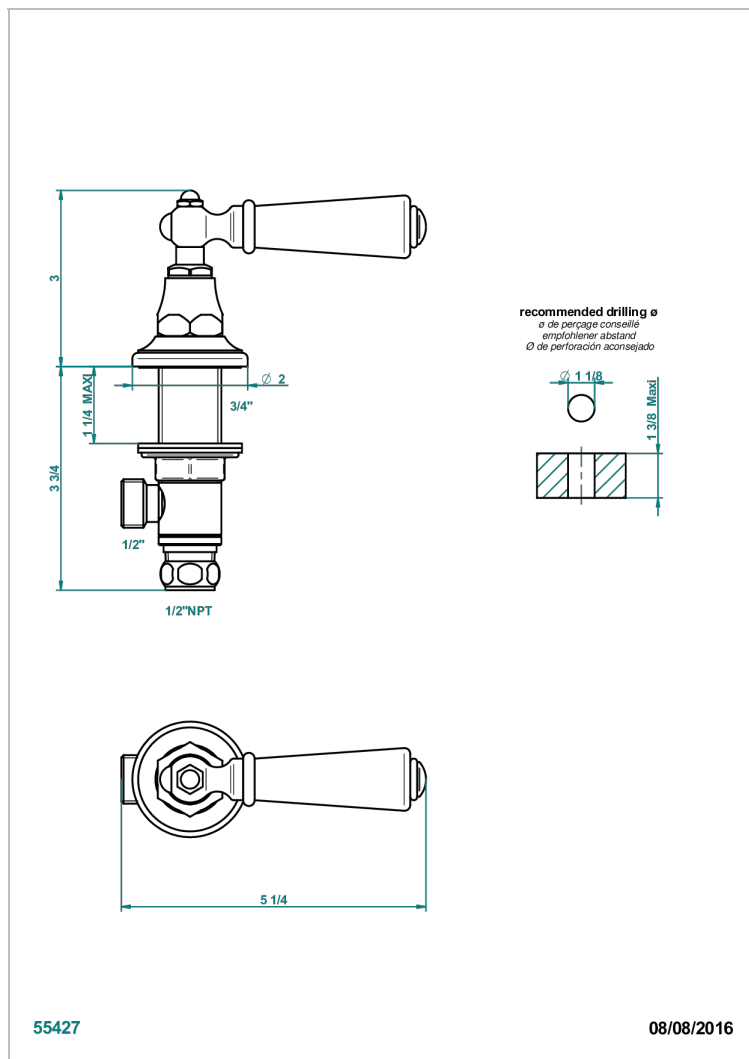

# 1900 WITH SMOOTH METAL LEVER HANDLES

G3M-35/CUS

1/2" deck valve with trim for lavatory - Cold

## CHARACTERISTIC

- 1900 with smooth metal lever handles
- 1/2" deck valve with trim for lavatory - Cold