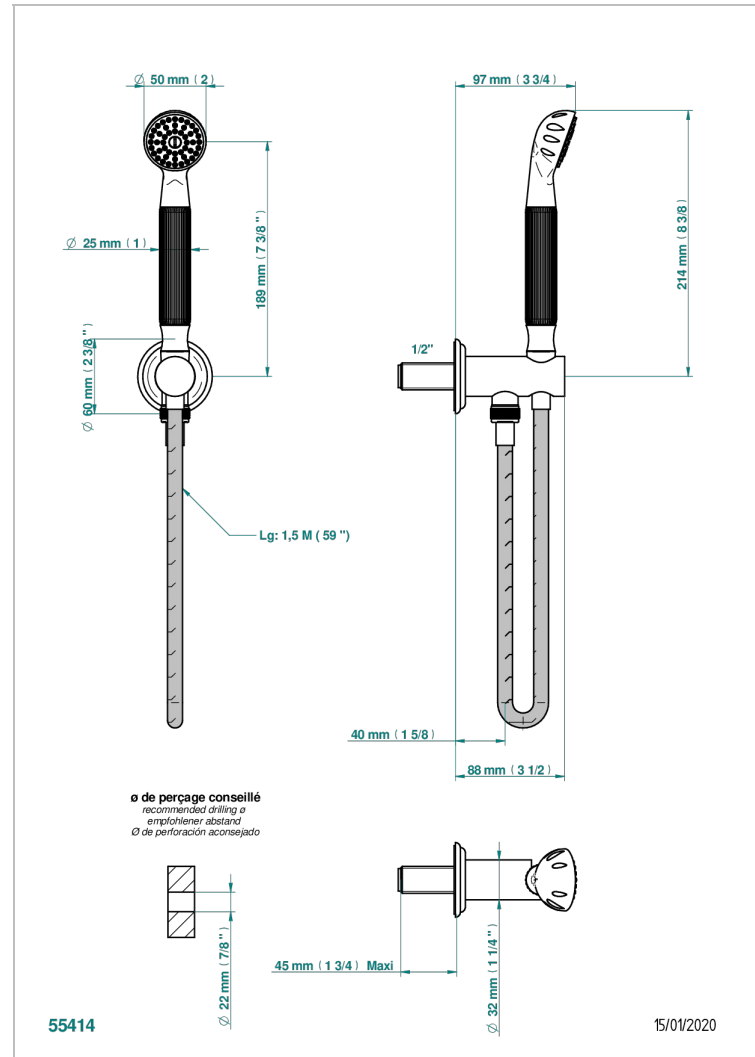

# CHEVERNY BLACK ONYX

U1V-54

Wall mounted stylised handshower, hose and elbow with rest

## CHARACTERISTIC

- Cheverny black Onyx
- Wall mounted stylised handshower, hose and elbow with rest

## TECHNICAL SPECS

- Recommandé : 3 bars (max. 5 bars) - Advised : 43,5 psi (max. 72 psi)
- 9,5 l/min à 3 bars (2.5 gpm at 43.5 psi)

## AVAILABLE FINITIONS

Antique nickel - H28  
Black ceram - D30  
Blush PVD - H62  
Brass color PVD - H49  
Brown bronze color PVD - F33  
Gold color PVD - H52

Graphite PVD - H64  
Matt Umber PVD - H67  
Matt blush PVD - H60  
Matt brass color PVD - H50  
Matt brown bronze color PVD - F34  
Matt chrome - C02