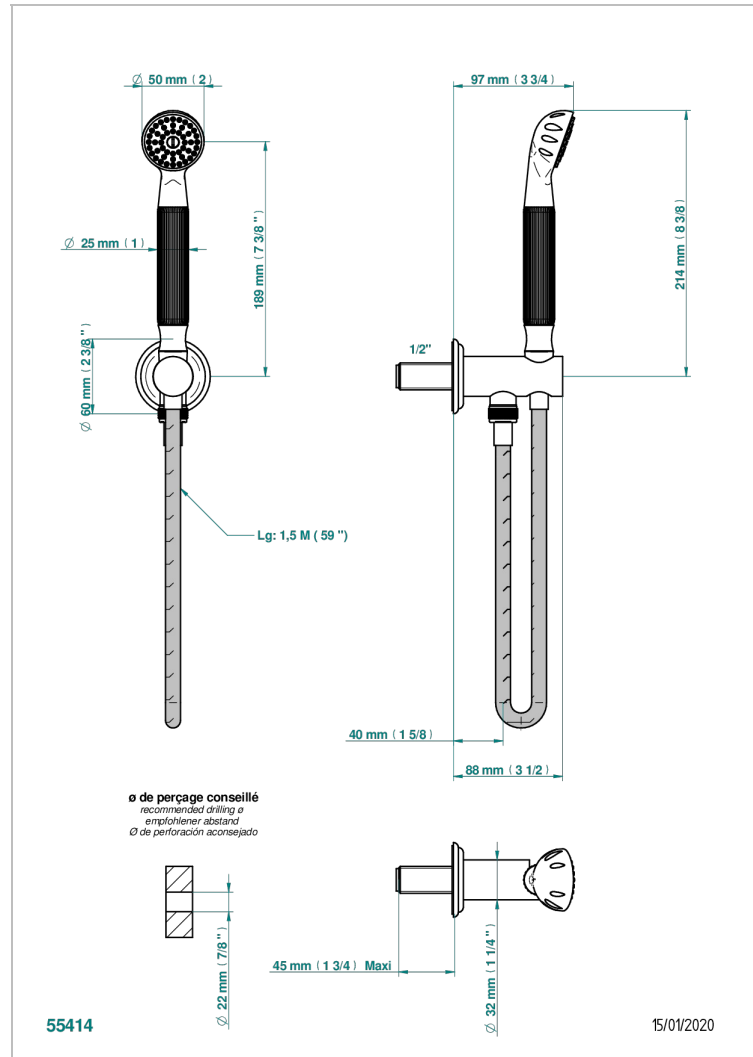

CHEVERNY BLACK ONYX

U1V-54

Wall mounted stylised handshower, hose and elbow with rest

THG[®]
PARIS

CHARACTERISTIC

- Cheverny black Onyx
- Wall mounted stylised handshower, hose and elbow with rest

TECHNICAL SPECS

- Recommandé : 3 bars (max. 5 bars) - Advised : 43,5 psi (max. 72 psi)
- 9,5 l/min à 3 bars (2.5 gpm at 43.5 psi)

AVAILABLE FINITIONS

Antique nickel - H28
Black ceram - D30
Blush PVD - H62
Brass color PVD - H49
Brown bronze color PVD - F33
Gold color PVD - H52