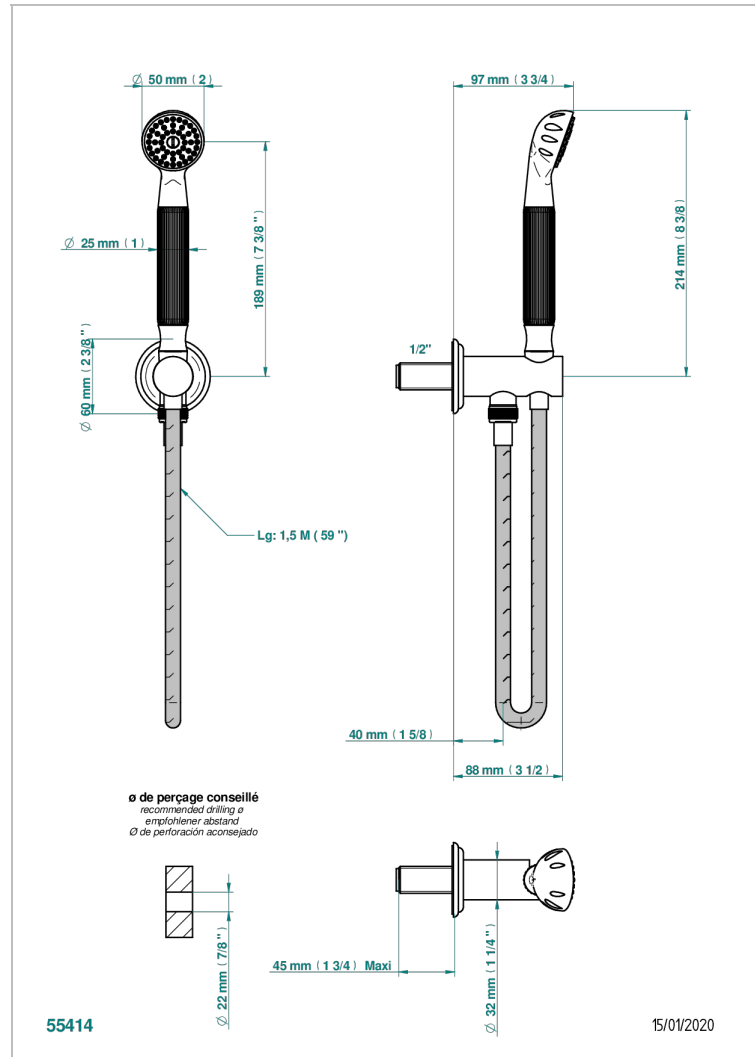

SULLY WHITE ONYX

U1S-54

Wall mounted stylised handshower, hose and elbow with rest

THG[®]
PARIS

CHARACTERISTIC

- Sully white onyx
- Wall mounted stylised handshower, hose and elbow with rest

TECHNICAL SPECS

- Recommandé : 3 bars (max. 5 bars) - Advised : 43,5 psi (max. 72 psi)
- 9,5 l/min à 3 bars (2.5 gpm at 43.5 psi)

AVAILABLE FINITIONS

Antique nickel - H28
Black ceram - D30
Blush PVD - H62
Brass color PVD - H49
Brown bronze color PVD - F33
Gold color PVD - H52