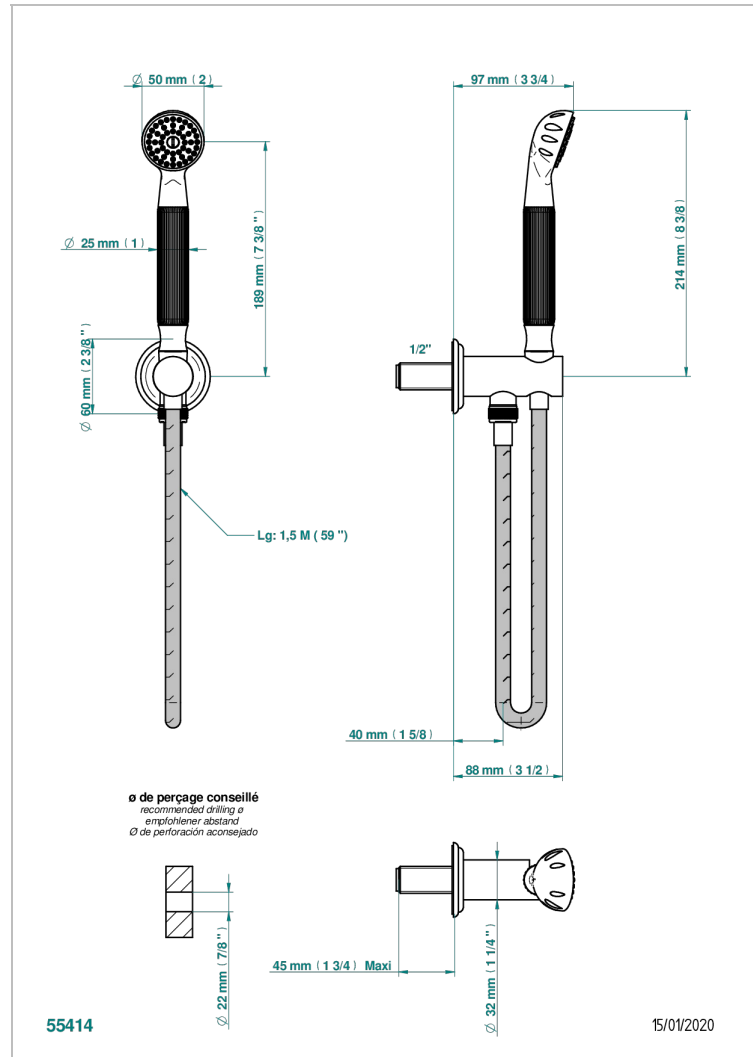

# SULLY WHITE ONYX

U1S-54

Wall mounted stylised handshower, hose and elbow with rest

THG<sup>®</sup>  
PARIS

## CHARACTERISTIC

- Sully white onyx
- Wall mounted stylised handshower, hose and elbow with rest

## TECHNICAL SPECS

- Recommandé : 3 bars (max. 5 bars) - Advised : 43,5 psi (max. 72 psi)
- 9,5 l/min à 3 bars (2.5 gpm at 43.5 psi)

## AVAILABLE FINITIONS

Antique nickel - H28  
Black ceram - D30  
Blush PVD - H62  
Brass color PVD - H49  
Brown bronze color PVD - F33  
Gold color PVD - H52

Graphite PVD - H64  
Matt Umber PVD - H67  
Matt blush PVD - H60  
Matt brass color PVD - H50  
Matt brown bronze color PVD - F34  
Matt chrome - C02