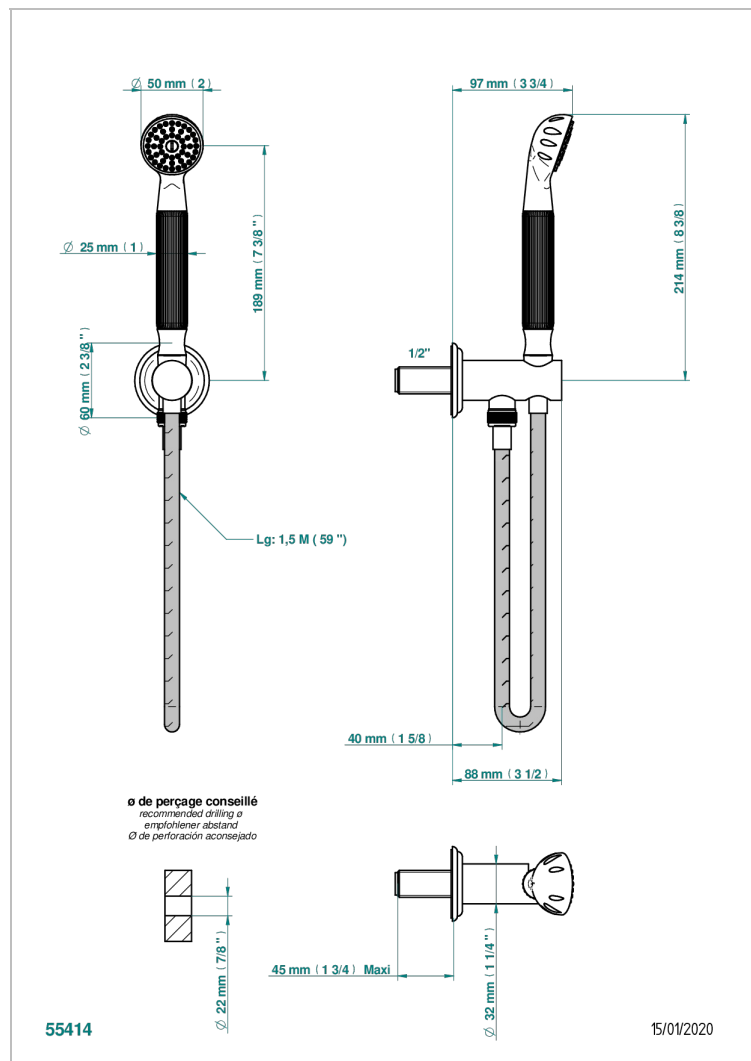

MANDARINE CRISTALLIA DIAMANT

U1K-54

Wall mounted stylised handshower, hose and elbow with rest

CHARACTERISTIC

- Mandarine Cristallia Diamant
- Wall mounted stylised handshower, hose and elbow with rest

TECHNICAL SPECS

- Recommandé : 3 bars (max. 5 bars) - Advised : 43,5 psi (max. 72 psi)
- 9,5 l/min à 3 bars (2.5 gpm at 43.5 psi)

AVAILABLE FINITIONS

Antique nickel - H28
Black ceram - D30
Blush PVD - H62
Brass color PVD - H49
Brown bronze color PVD - F33
Gold color PVD - H52

Nickel color PVD - H55
Polished chrome (color finish) - A02
Polished chrome / Polished gold (color finish) - G02
Polished gold (color finish) - F01
Polished nickel - B01
Soft gold - F30

Soft matt gold - F31
Umber PVD - H66
Varnished matt antique red copper (color finish) - H07