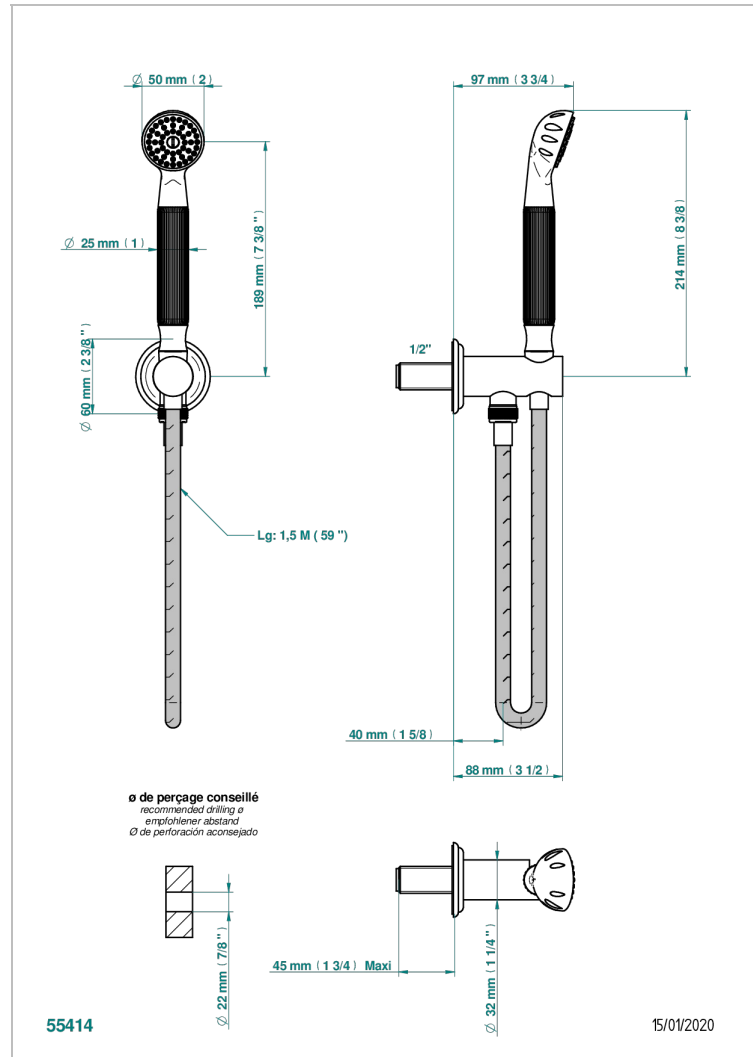

MANDARINE SATIN CRYSTAL

U1E-54

Wall mounted stylised handshower, hose and elbow with rest

THG[®]
PARIS

CHARACTERISTIC

- Mandarin Satin crystal
- Wall mounted stylised handshower, hose and elbow with rest

TECHNICAL SPECS

- Recommandé : 3 bars (max. 5 bars) - Advised : 43,5 psi (max. 72 psi)
- 9,5 l/min à 3 bars (2.5 gpm at 43.5 psi)

AVAILABLE FINITIONS

Antique nickel - H28
Black ceram - D30
Blush PVD - H62
Brass color PVD - H49
Brown bronze color PVD - F33
Gold color PVD - H52

Nickel color PVD - H55
Polished chrome (color finish) - A02
Polished chrome / Polished gold (color finish) - G02
Polished gold (color finish) - F01
Polished nickel - B01
Soft gold - F30

Soft matt gold - F31
Umber PVD - H66
Varnished matt antique red copper (color finish) - H07