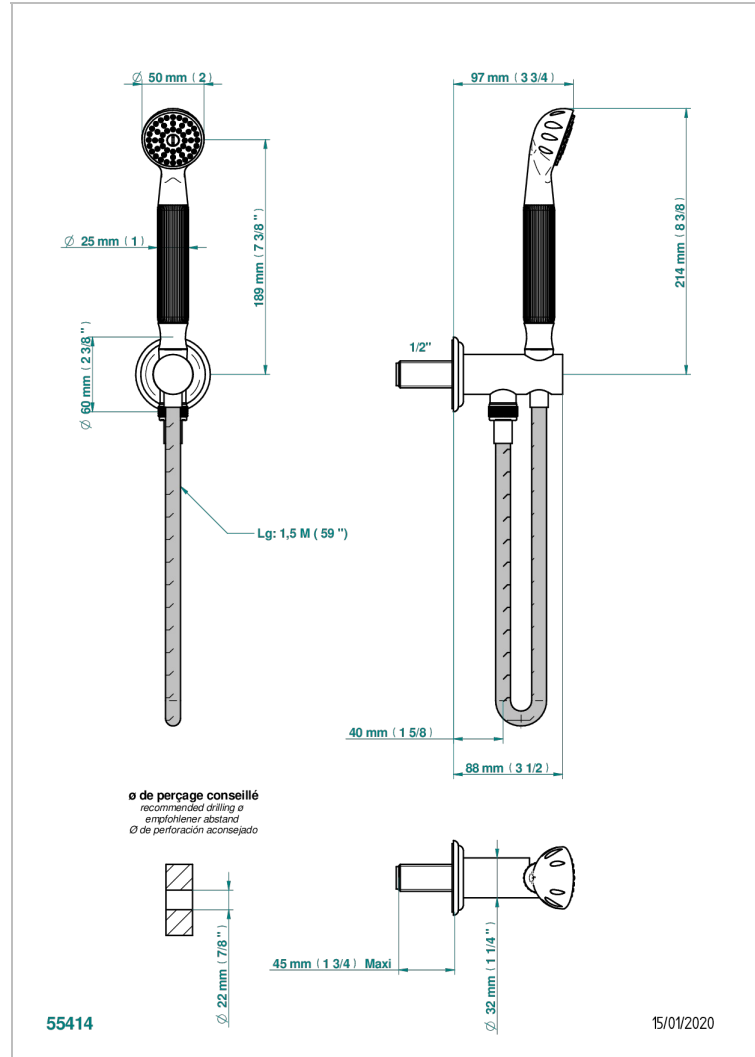

MANDARINE SATIN CRYSTAL

U1E-54

Wall mounted stylised handshower, hose and elbow with rest

THG[®]
PARIS

CHARACTERISTIC

- Mandarin Satin crystal
- Wall mounted stylised handshower, hose and elbow with rest

TECHNICAL SPECS

- Recommandé : 3 bars (max. 5 bars) - Advised : 43,5 psi (max. 72 psi)
- 9,5 l/min à 3 bars (2.5 gpm at 43.5 psi)

AVAILABLE FINITIONS

Antique nickel - H28
Black ceram - D30
Blush PVD - H62
Brass color PVD - H49
Brown bronze color PVD - F33
Gold color PVD - H52

Nickel color PVD - H55
Polished chrome (color finish) - A02
Polished chrome / Polished gold (color finish) - G02
Polished gold (color finish) - F01
Polished nickel - B01
Soft gold - F30

Soft matt gold - F31
Umber PVD - H66
Varnished matt antique red copper (color finish) - H07