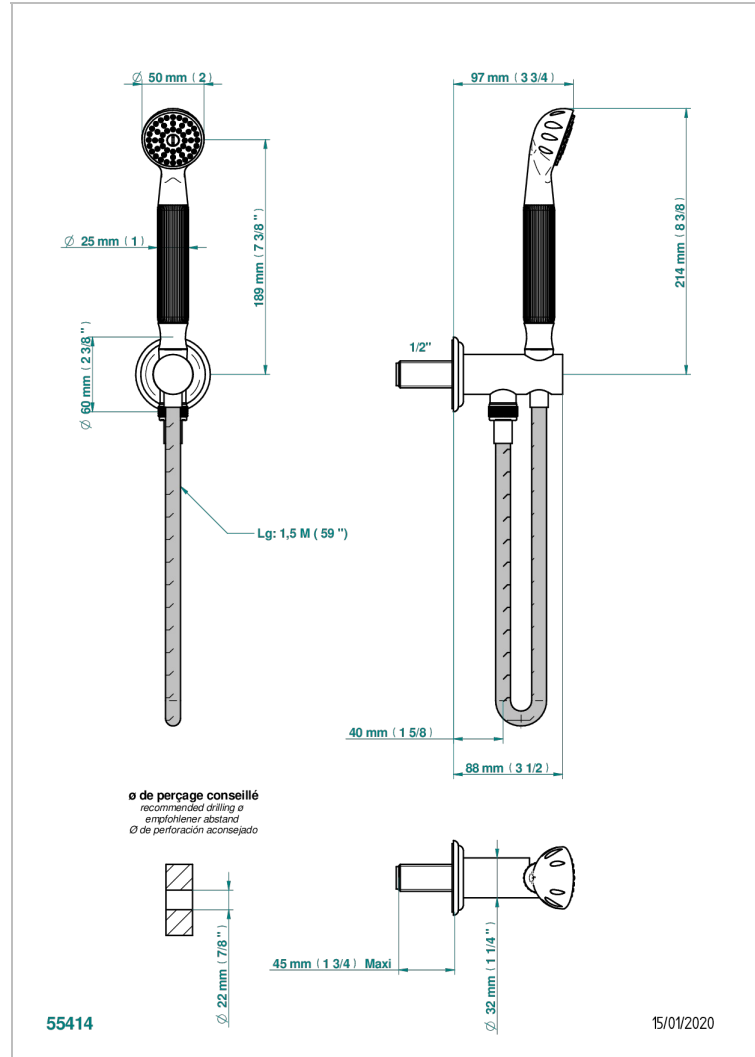

MANDARINE CLEAR CRYSTAL

U1D-54

Wall mounted stylised handshower, hose and elbow with rest

THG[®]
PARIS

CHARACTERISTIC

- Mandarin Clear crystal
- Wall mounted stylised handshower, hose and elbow with rest

TECHNICAL SPECS

- Recommandé : 3 bars (max. 5 bars) - Advised : 43,5 psi (max. 72 psi)
- 9,5 l/min à 3 bars (2.5 gpm at 43.5 psi)

AVAILABLE FINITIONS

Antique nickel - H28
Black ceram - D30
Blush PVD - H62
Brass color PVD - H49
Brown bronze color PVD - F33
Gold color PVD - H52

Nickel color PVD - H55
Polished chrome (color finish) - A02
Polished chrome / Polished gold (color finish) - G02
Polished gold (color finish) - F01
Polished nickel - B01
Soft gold - F30

Soft matt gold - F31
Umber PVD - H66
Varnished matt antique red copper (color finish) - H07