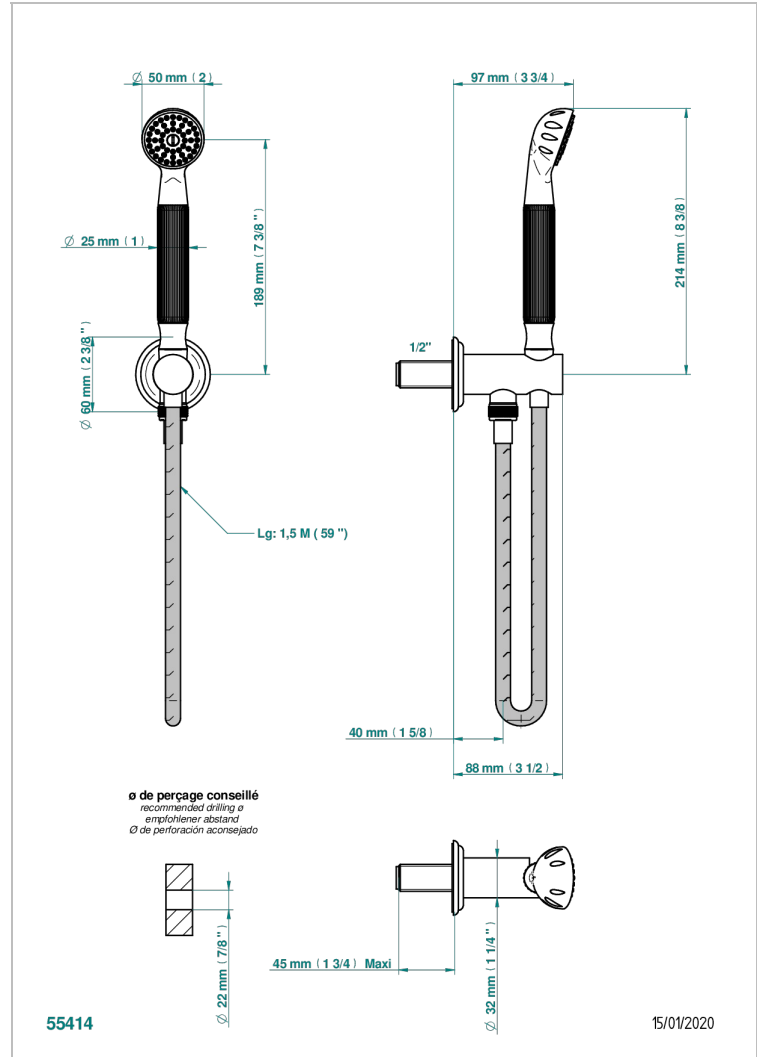

MANDARINE METAL

U1A-54

Wall mounted stylised handshower, hose and elbow with rest

THG[®]
PARIS

CHARACTERISTIC

- Mandarin Metal
- Wall mounted stylised handshower, hose and elbow with rest

TECHNICAL SPECS

- Recommandé : 3 bars (max. 5 bars) - Advised : 43,5 psi (max. 72 psi)
- 9,5 l/min à 3 bars (2.5 gpm at 43.5 psi)

AVAILABLE FINITIONS

Antique nickel - H28
 Black ceram - D30
 Blush PVD - H62
 Brass color PVD - H49
 Brown bronze color PVD - F33
 Gold color PVD - H52

Graphite PVD - H64
 Lacquered light bronze - D01
 Matt Umber PVD - H67
 Matt blush PVD - H60
 Matt brass color PVD - H50
 Matt brown bronze color PVD - F34