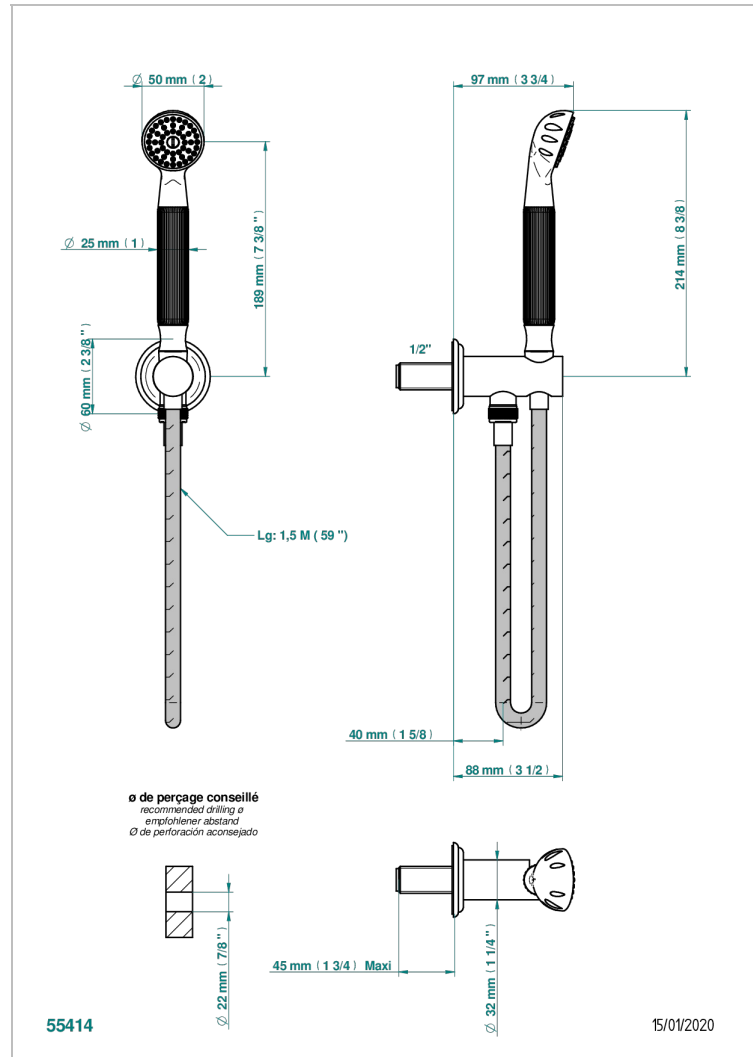

Wall mounted stylised handshower, hose and elbow with rest

CHARACTERISTIC

- Jaipur Metal
- Wall mounted stylised handshower, hose and elbow with rest

TECHNICAL SPECS

- Recommandé : 3 bars (max. 5 bars) - Advised : 43,5 psi (max. 72 psi)
- 9,5 l/min à 3 bars (2.5 gpm at 43.5 psi)

AVAILABLE FINITIONS

Antique nickel - H28
Black ceram - D30
Blush PVD - H62
Brass color PVD - H49
Brown bronze color PVD - F33
Gold color PVD - H52

Graphite PVD - H64
Lacquered light bronze - D01
Matt Umber PVD - H67
Matt blush PVD - H60
Matt brass color PVD - H50
Matt brown bronze color PVD - F34