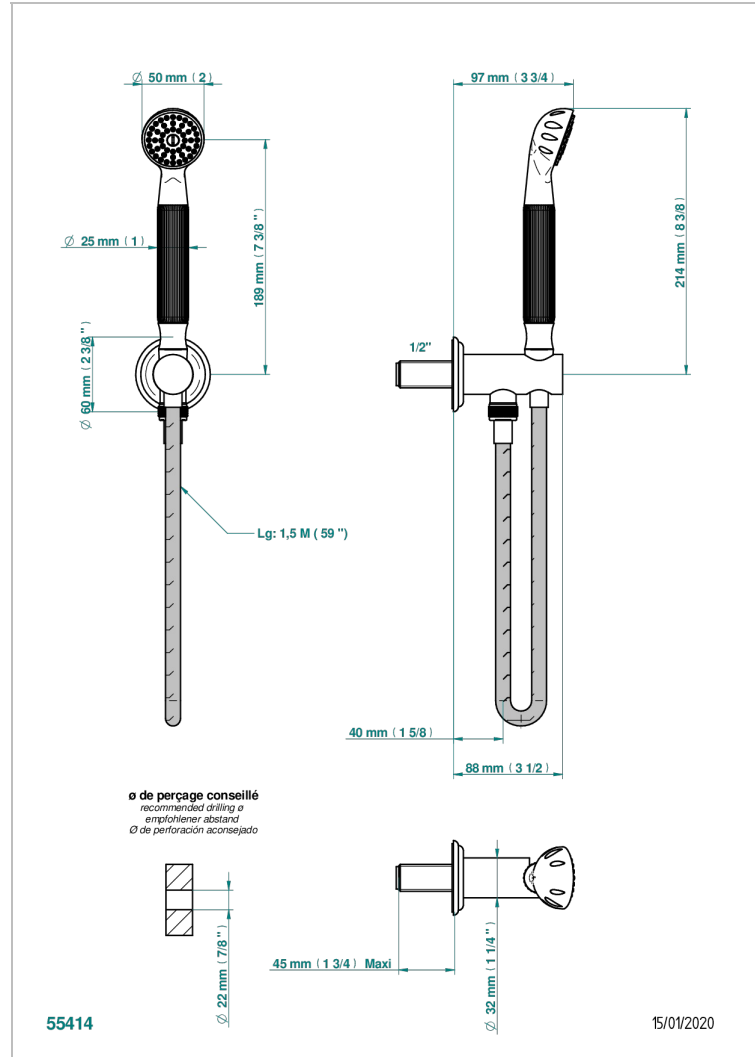

JAIPUR BLACK ONYX

A9C-54

Wall mounted stylised handshower, hose and elbow with rest

CHARACTERISTIC

- Jaipur Black Onyx
- Wall mounted stylised handshower, hose and elbow with rest

TECHNICAL SPECS

- Recommandé : 3 bars (max. 5 bars) - Advised : 43,5 psi (max. 72 psi)
- 9,5 l/min à 3 bars (2.5 gpm at 43.5 psi)

AVAILABLE FINITIONS

Antique nickel - H28
Black ceram - D30
Blush PVD - H62
Brass color PVD - H49
Brown bronze color PVD - F33
Gold color PVD - H52

Graphite PVD - H64
Lacquered light bronze - D01
Matt Umber PVD - H67
Matt blush PVD - H60
Matt brass color PVD - H50
Matt brown bronze color PVD - F34