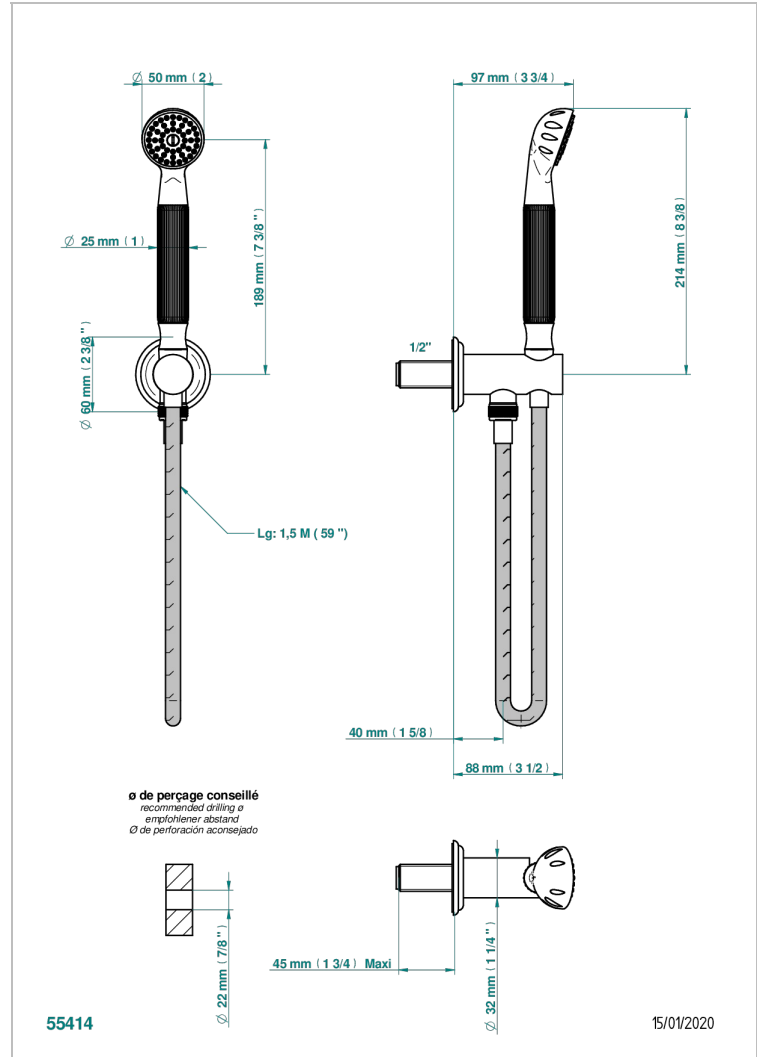

JAIPUR SATIN CRYSTAL

A9B-54

Wall mounted stylised handshower, hose and elbow with rest

THG[®]
PARIS

CHARACTERISTIC

- Jaipur Satin crystal
- Wall mounted stylised handshower, hose and elbow with rest

TECHNICAL SPECS

- Recommandé : 3 bars (max. 5 bars) - Advised : 43,5 psi (max. 72 psi)
- 9,5 l/min à 3 bars (2.5 gpm at 43.5 psi)

AVAILABLE FINITIONS

Antique nickel - H28
Black ceram - D30
Blush PVD - H62
Brass color PVD - H49
Brown bronze color PVD - F33
Gold color PVD - H52

Nickel color PVD - H55
Polished chrome (color finish) - A02
Polished chrome / Polished gold (color finish) - G02
Polished gold (color finish) - F01
Polished nickel - B01
Soft gold - F30

Soft matt gold - F31
Umber PVD - H66
Varnished matt antique red copper (color finish) - H07