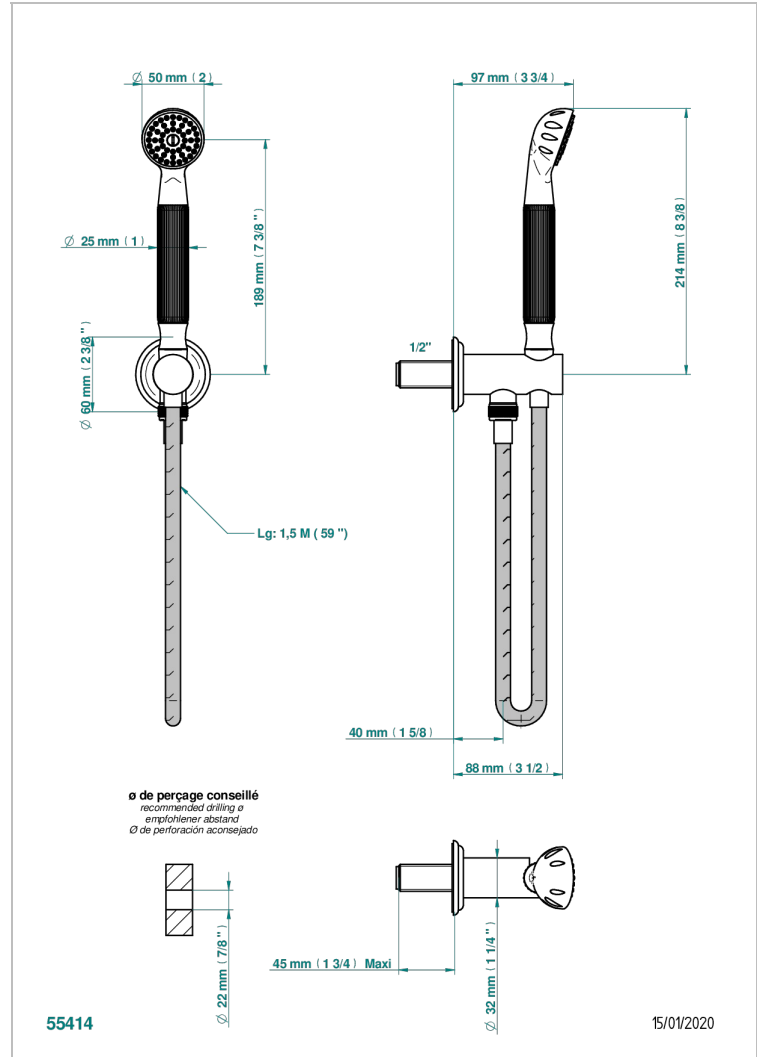

PANTHERE CLEAR CRYSTAL

A2H-54

Wall mounted stylised handshower, hose and elbow with rest

THG[®]
PARIS

CHARACTERISTIC

- Panthere Clear crystal
- Wall mounted stylised handshower, hose and elbow with rest

TECHNICAL SPECS

- Recommandé : 3 bars (max. 5 bars) - Advised : 43,5 psi (max. 72 psi)
- 9,5 l/min à 3 bars (2.5 gpm at 43.5 psi)

AVAILABLE FINITIONS

Antique nickel - H28
Black ceram - D30
Blush PVD - H62
Brass color PVD - H49
Brown bronze color PVD - F33
Gold color PVD - H52

Nickel color PVD - H55
Polished chrome (color finish) - A02
Polished chrome / Polished gold (color finish) - G02
Polished gold (color finish) - F01
Polished nickel - B01
Soft gold - F30

Soft matt gold - F31
Umber PVD - H66
Varnished matt antique red copper (color finish) - H07