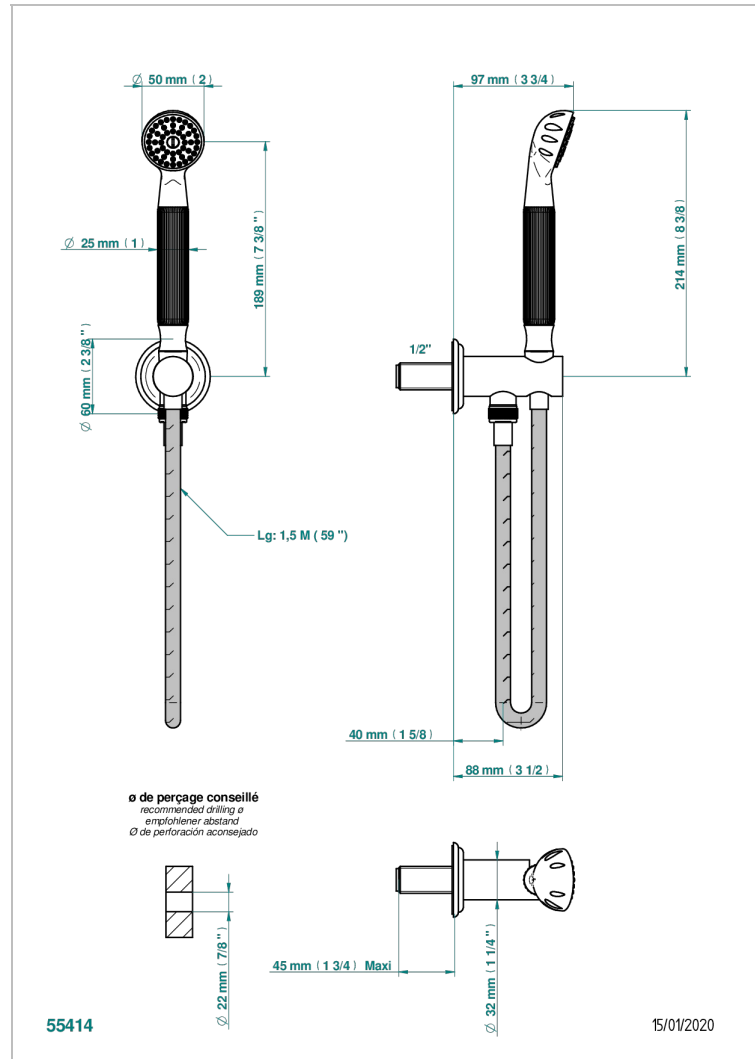

SULLY LAPIS LAZULI

A1W-54

Wall mounted stylised handshower, hose and elbow with rest

THG[®]
PARIS

CHARACTERISTIC

- Sully Lapis Lazuli
- Wall mounted stylised handshower, hose and elbow with rest

TECHNICAL SPECS

- Recommandé : 3 bars (max. 5 bars) - Advised : 43,5 psi (max. 72 psi)
- 9,5 l/min à 3 bars (2.5 gpm at 43.5 psi)

AVAILABLE FINITIONS

Antique nickel - H28
Black ceram - D30
Blush PVD - H62
Brass color PVD - H49
Brown bronze color PVD - F33
Gold color PVD - H52