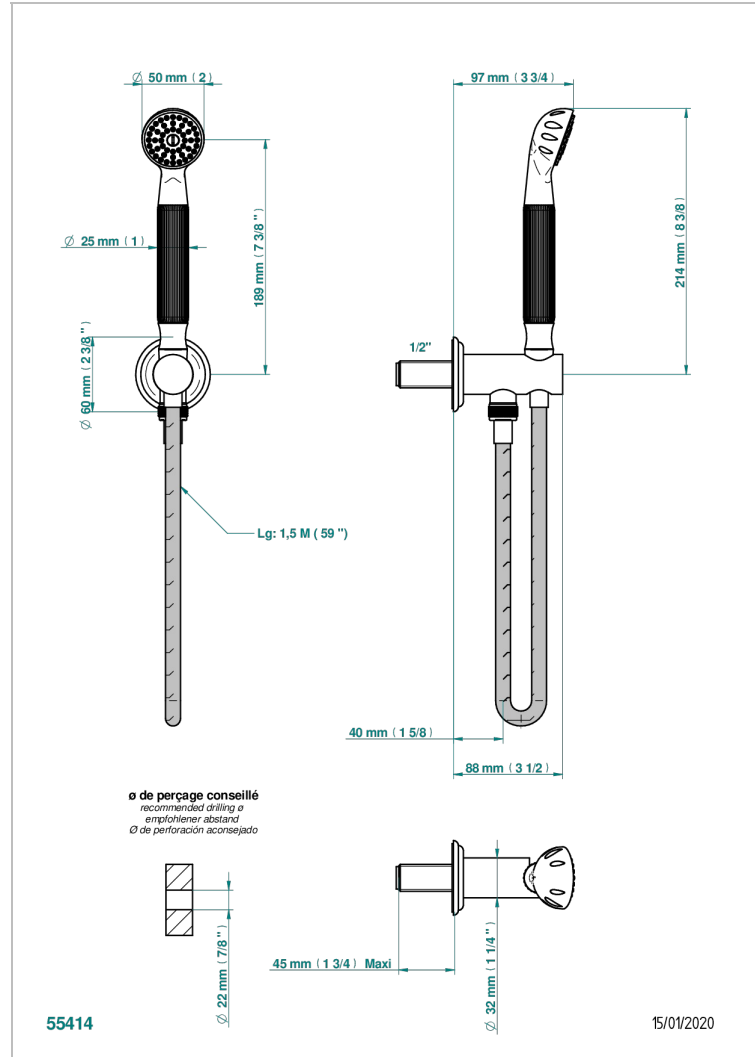

CHEVERNY RED JASPER

A1U-54

Wall mounted stylised handshower, hose and elbow with rest

THG[®]
PARIS

CHARACTERISTIC

- Cheverny red Jasper
- Wall mounted stylised handshower, hose and elbow with rest

TECHNICAL SPECS

- Recommandé : 3 bars (max. 5 bars) - Advised : 43,5 psi (max. 72 psi)
- 9,5 l/min à 3 bars (2.5 gpm at 43.5 psi)

AVAILABLE FINITIONS

Antique nickel - H28
Black ceram - D30
Blush PVD - H62
Brass color PVD - H49
Brown bronze color PVD - F33
Gold color PVD - H52