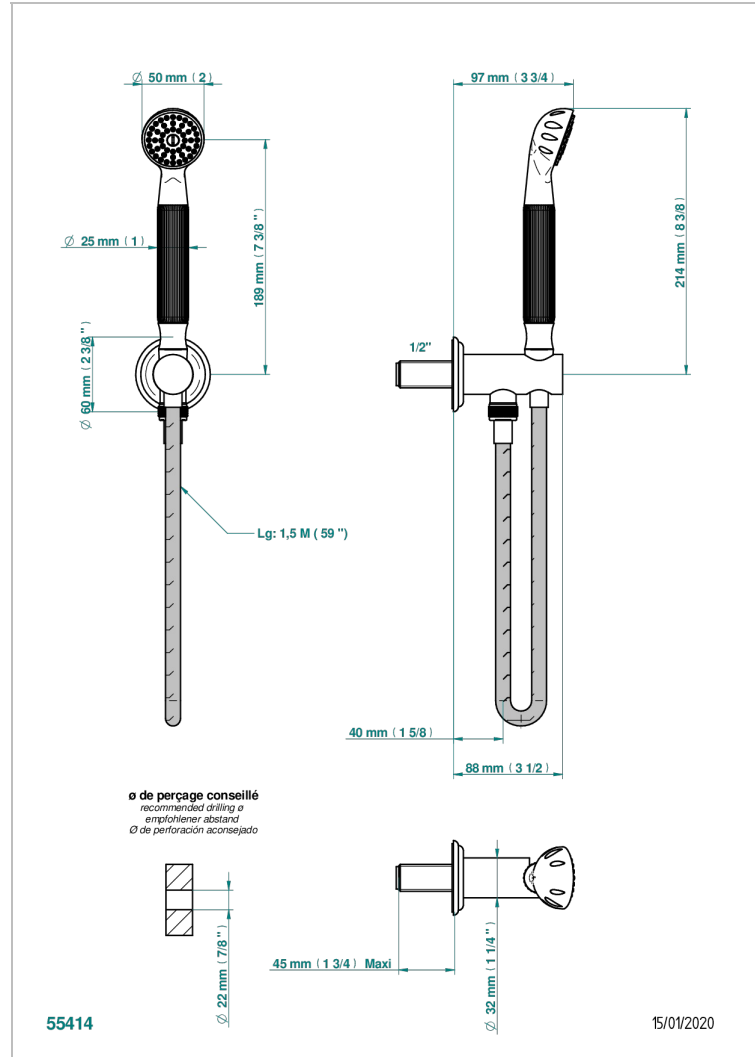

CHEVERNY LAPIS LAZULI

A1T-54

Wall mounted stylised handshower, hose and elbow with rest

THG[®]
PARIS

CHARACTERISTIC

- Cheverny Lapis Lazuli
- Wall mounted stylised handshower, hose and elbow with rest

TECHNICAL SPECS

- Recommandé : 3 bars (max. 5 bars) - Advised : 43,5 psi (max. 72 psi)
- 9,5 l/min à 3 bars (2.5 gpm at 43.5 psi)

AVAILABLE FINITIONS

Antique nickel - H28
Black ceram - D30
Blush PVD - H62
Brass color PVD - H49
Brown bronze color PVD - F33
Gold color PVD - H52