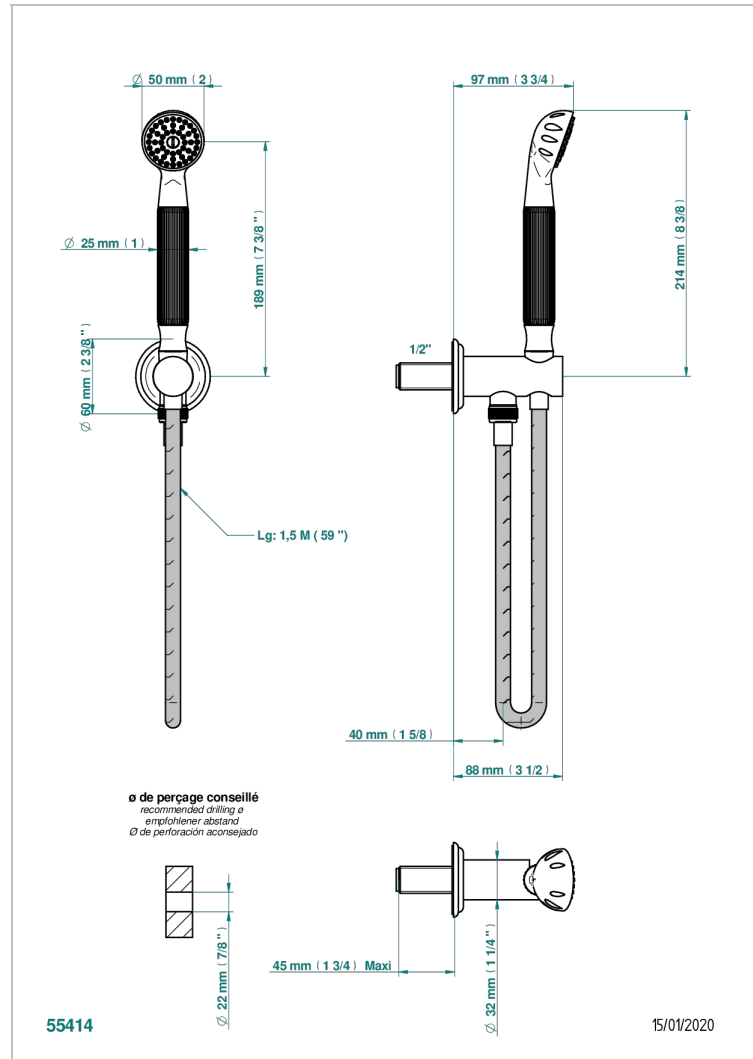

CHEVERNY MALACHITE

A1S-54

Wall mounted stylised handshower, hose and elbow with rest

THG[®]
PARIS

CHARACTERISTIC

- Cheverny Malachite
- Wall mounted stylised handshower, hose and elbow with rest

TECHNICAL SPECS

- Recommandé : 3 bars (max. 5 bars) - Advised : 43,5 psi (max. 72 psi)
- 9,5 l/min à 3 bars (2.5 gpm at 43.5 psi)

AVAILABLE FINITIONS

Antique nickel - H28
Black ceram - D30
Blush PVD - H62
Brass color PVD - H49
Brown bronze color PVD - F33
Gold color PVD - H52