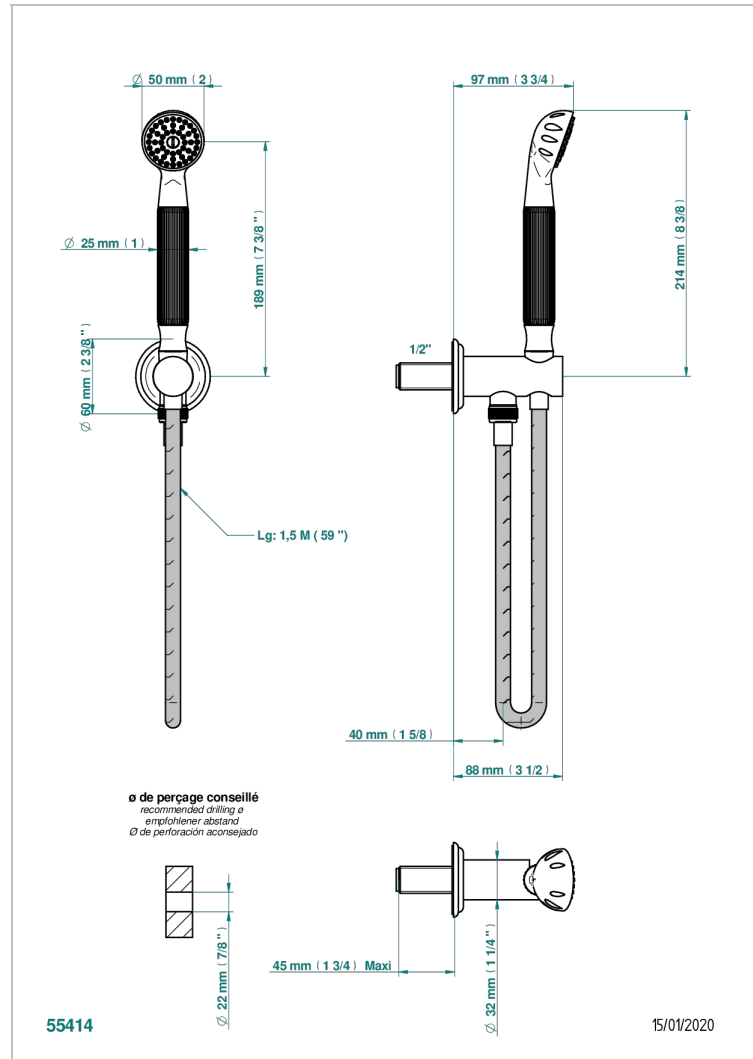

# AMBOISE BLACK ONYX

A1M-54

Wall mounted stylised handshower, hose and elbow with rest

THG<sup>®</sup>  
PARIS

## CHARACTERISTIC

- Amboise Black Onyx
- Wall mounted stylised handshower, hose and elbow with rest

## TECHNICAL SPECS

- Recommandé : 3 bars (max. 5 bars) - Advised : 43,5 psi (max. 72 psi)
- 9,5 l/min à 3 bars (2.5 gpm at 43.5 psi)

## AVAILABLE FINITIONS

Antique nickel - H28  
Black ceram - D30  
Blush PVD - H62  
Brass color PVD - H49  
Brown bronze color PVD - F33  
Gold color PVD - H52

Graphite PVD - H64  
Matt Umber PVD - H67  
Matt blush PVD - H60  
Matt brass color PVD - H50  
Matt brown bronze color PVD - F34  
Matt chrome - C02